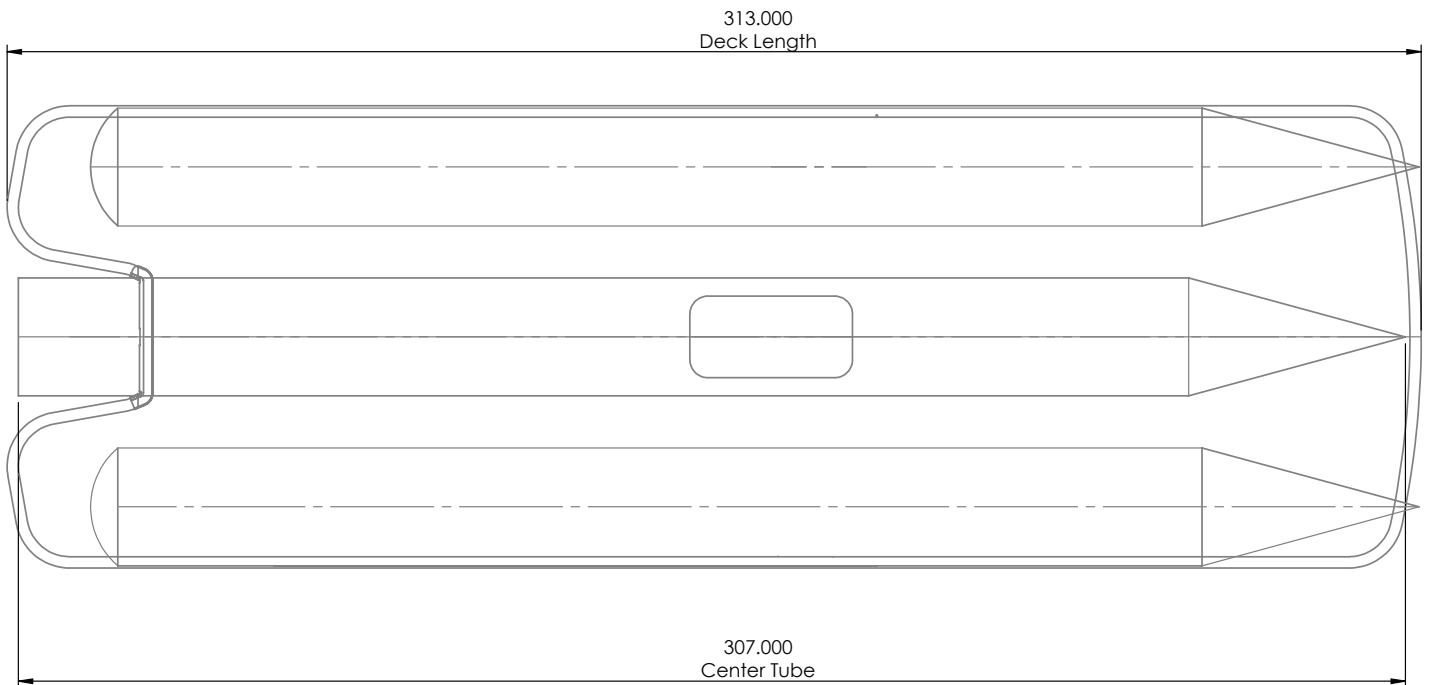

UnderDeck Structure Dimensions for Trailer and Lift Ordering

BARLETTA L25

**DRY WEIGHT
(2 & 3 Tube)**

3,353 / 3,793 lbs

UnderDeck Structure Dimensions for Trailer and Lift Ordering

BARLETTA L23

**DRY WEIGHT
(2 & 3 Tube)**

3,133 / 3,573 lbs

UnderDeck Structure Dimensions for Trailer and Lift Ordering

BARLETTA L21

**DRY WEIGHT
(2 & 3 Tube)**

2,913 / 3,353 lbs

UnderDeck Structure Dimensions for Trailer and Lift Ordering

BARLETTA E24

DRY WEIGHT (2 & 3 Tube)
3,146/3,560

UnderDeck Structure Dimensions for Trailer and Lift Ordering

BARLETTA E22

**DRY WEIGHT
(2 & 3 Tube)**

2,919/3,402

UnderDeck Structure Dimensions for Trailer and Lift Ordering

BARLETTA E20

DRY WEIGHT (2 Tube)
2,664

UnderDeck Structure Dimensions for Trailer and Lift Ordering

BARLETTA C24

**DRY WEIGHT
(2 & 3 Tube)**

2,782/3,194

UnderDeck Structure Dimensions for Trailer and Lift Ordering