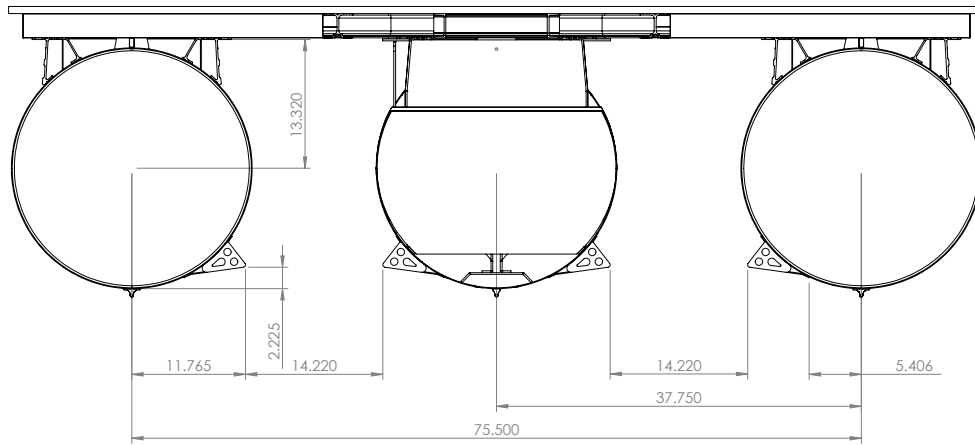

3,133 / 3,573 lbs

UnderDeck Structure Dimensions for Trailer and Lift Ordering

BARLETTA L21

**DRY WEIGHT
(2 & 3 Tube)**

2,913 / 3,353 lbs

UnderDeck Structure Dimensions for Trailer and Lift Ordering

BARLETTA E24

DRY WEIGHT (2 & 3 Tube)
3,146/3,560

UnderDeck Structure Dimensions for Trailer and Lift Ordering

BARLETTA E22

**DRY WEIGHT
(2 & 3 Tube)**

2,919/3,402

UnderDeck Structure Dimensions for Trailer and Lift Ordering

BARLETTA E20

DRY WEIGHT (2 Tube)
2,664

UnderDeck Structure Dimensions for Trailer and Lift Ordering

BARLETTA C24

**DRY WEIGHT
(2 & 3 Tube)**

2,782/3,194

UnderDeck Structure Dimensions for Trailer and Lift Ordering

BARLETTA C22

**DRY WEIGHT
(2 & 3 Tube)**

2,572/2,834

UnderDeck Structure Dimensions for Trailer and Lift Ordering

BARLETTA C20

**DRY WEIGHT
(2 Tube)**

2,332/2,602