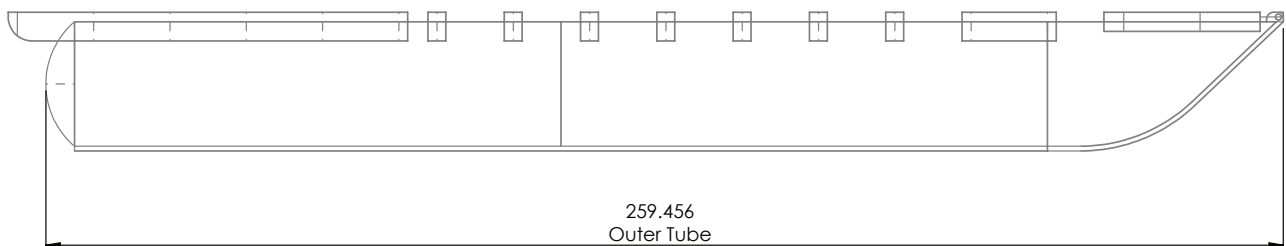

UnderDeck Structure Dimensions for Trailer and Lift Ordering

BARLETTA L25

**DRY WEIGHT
(2 & 3 Tube)**

3,353 / 3,793 lbs

UnderDeck Structure Dimensions for Trailer and Lift Ordering

BARLETTA L23

**DRY WEIGHT
(2 & 3 Tube)**

3,133 / 3,573 lbs

UnderDeck Structure Dimensions for Trailer and Lift Ordering

BARLETTA L21

**DRY WEIGHT
(2 & 3 Tube)**

2,913 / 3,353 lbs

UnderDeck Structure Dimensions for Trailer and Lift Ordering

BARLETTA E24

DRY WEIGHT (2 & 3 Tube)
3,146/3,560

UnderDeck Structure Dimensions for Trailer and Lift Ordering

BARLETTA E22

**DRY WEIGHT
(2 & 3 Tube)**

2,919/3,402

UnderDeck Structure Dimensions for Trailer and Lift Ordering

BARLETTA E20

DRY WEIGHT (2 Tube)
2,664

UnderDeck Structure Dimensions for Trailer and Lift Ordering

BARLETTA C24

**DRY WEIGHT
(2 & 3 Tube)**

2,782/3,194

UnderDeck Structure Dimensions for Trailer and Lift Ordering