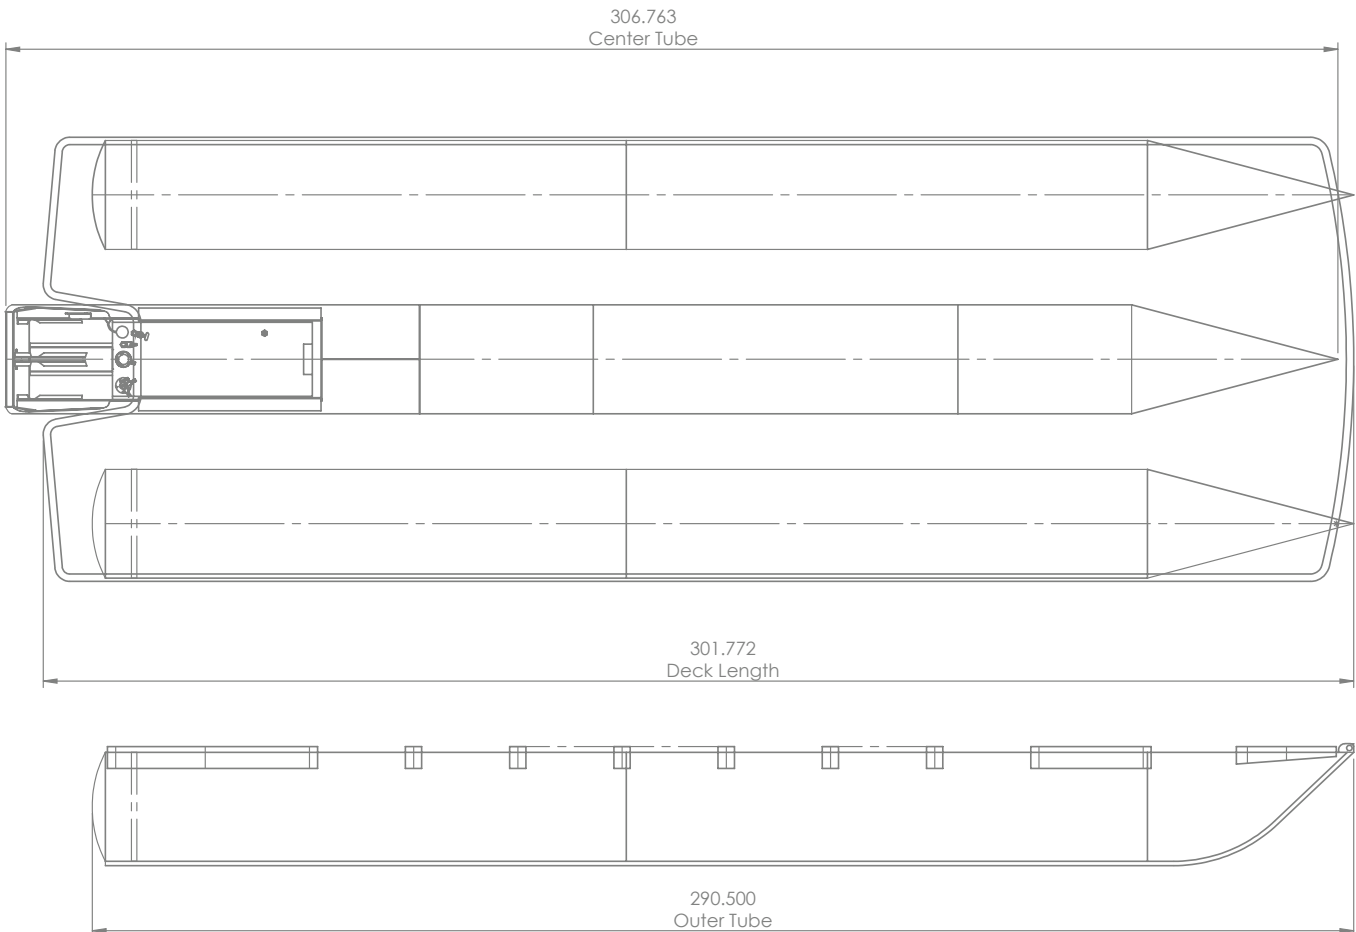

3,133 / 3,573 lbs

UnderDeck Structure Dimensions for Trailer and Lift Ordering

BARLETTA L21

**DRY WEIGHT
(2 & 3 Tube)**

2,913 / 3,353 lbs

UnderDeck Structure Dimensions for Trailer and Lift Ordering

BARLETTA E24

DRY WEIGHT (2 & 3 Tube)
3,146/3,560

UnderDeck Structure Dimensions for Trailer and Lift Ordering

BARLETTA E22

**DRY WEIGHT
(2 & 3 Tube)**

2,919/3,402

UnderDeck Structure Dimensions for Trailer and Lift Ordering

BARLETTA E20

DRY WEIGHT (2 Tube)
2,664

UnderDeck Structure Dimensions for Trailer and Lift Ordering

BARLETTA C24

**DRY WEIGHT
(2 & 3 Tube)**

2,782/3,194

UnderDeck Structure Dimensions for Trailer and Lift Ordering

BARLETTA C22

**DRY WEIGHT
(2 & 3 Tube)**

2,572/2,834

UnderDeck Structure Dimensions for Trailer and Lift Ordering

BARLETTA C20

**DRY WEIGHT
(2 Tube)**

2,332/2,602