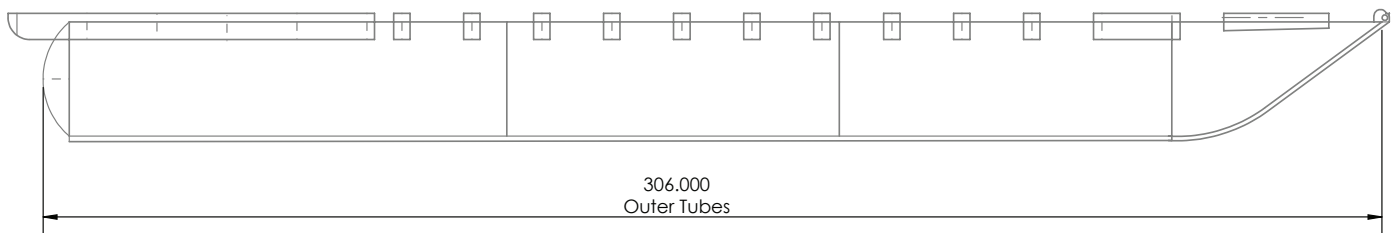

UnderDeck Structure Dimensions for Trailer and Lift Ordering

BARLETTA L25

**DRY WEIGHT
(2 & 3 Tube)**

3,353 / 3,793 lbs

UnderDeck Structure Dimensions for Trailer and Lift Ordering

BARLETTA L23

**DRY WEIGHT
(2 & 3 Tube)**

3,133 / 3,573 lbs

UnderDeck Structure Dimensions for Trailer and Lift Ordering

BARLETTA L21

**DRY WEIGHT
(2 & 3 Tube)**

2,913 / 3,353 lbs

UnderDeck Structure Dimensions for Trailer and Lift Ordering

BARLETTA E24

DRY WEIGHT (2 & 3 Tube)
3,146/3,560

UnderDeck Structure Dimensions for Trailer and Lift Ordering

BARLETTA E22

**DRY WEIGHT
(2 & 3 Tube)**

2,919/3,402

UnderDeck Structure Dimensions for Trailer and Lift Ordering

BARLETTA E20

DRY WEIGHT (2 Tube)
2,664

UnderDeck Structure Dimensions for Trailer and Lift Ordering

BARLETTA C24

**DRY WEIGHT
(2 & 3 Tube)**

2,782/3,194

UnderDeck Structure Dimensions for Trailer and Lift Ordering