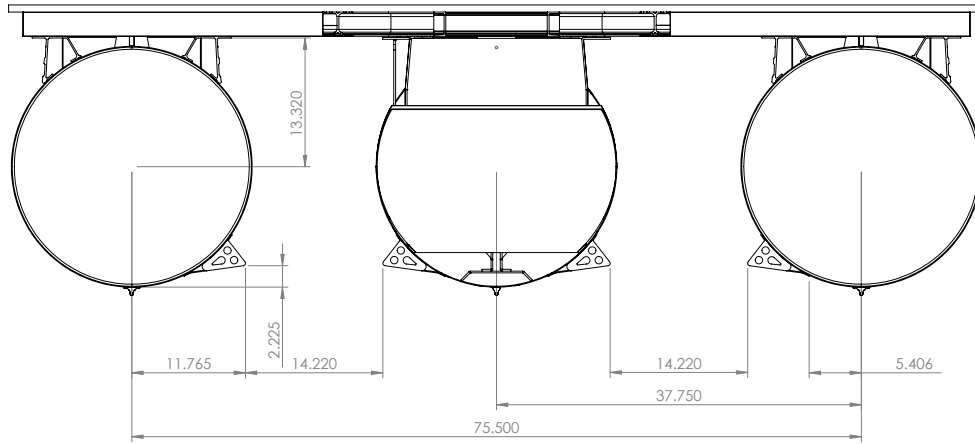

3,133 / 3,573 lbs

UnderDeck Structure Dimensions for Trailer and Lift Ordering

BARLETTA L21

**DRY WEIGHT
(2 & 3 Tube)**

2,913 / 3,353 lbs

UnderDeck Structure Dimensions for Trailer and Lift Ordering

BARLETTA E24

DRY WEIGHT (2 & 3 Tube)
3,146/3,560

UnderDeck Structure Dimensions for Trailer and Lift Ordering

BARLETTA E22

**DRY WEIGHT
(2 & 3 Tube)**

2,919/3,402

UnderDeck Structure Dimensions for Trailer and Lift Ordering

BARLETTA E20

DRY WEIGHT (2 Tube)
2,664

UnderDeck Structure Dimensions for Trailer and Lift Ordering

BARLETTA C24

**DRY WEIGHT
(2 & 3 Tube)**

2,782/3,194

UnderDeck Structure Dimensions for Trailer and Lift Ordering

BARLETTA C22

**DRY WEIGHT
(2 & 3 Tube)**

2,572/2,834

UnderDeck Structure Dimensions for Trailer and Lift Ordering

BARLETTA C20

**DRY WEIGHT
(2 Tube)**

2,332/2,602