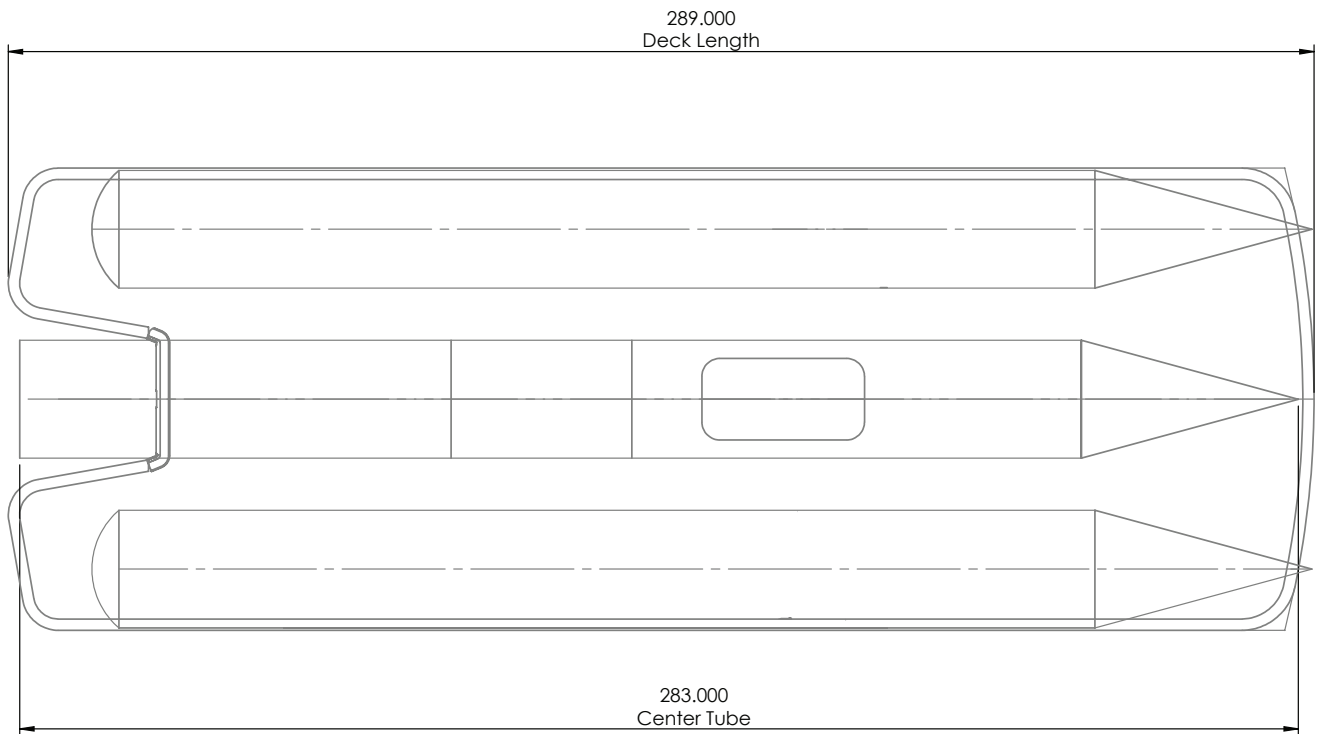

3,133 / 3,573 lbs

UnderDeck Structure Dimensions for Trailer and Lift Ordering

BARLETTA L21

**DRY WEIGHT
(2 & 3 Tube)**

2,913 / 3,353 lbs

UnderDeck Structure Dimensions for Trailer and Lift Ordering

BARLETTA E24

DRY WEIGHT (2 & 3 Tube)
3,146/3,560

UnderDeck Structure Dimensions for Trailer and Lift Ordering

BARLETTA E22

**DRY WEIGHT
(2 & 3 Tube)**

2,919/3,402

UnderDeck Structure Dimensions for Trailer and Lift Ordering

BARLETTA E20

DRY WEIGHT (2 Tube)
2,664

UnderDeck Structure Dimensions for Trailer and Lift Ordering

BARLETTA C24

**DRY WEIGHT
(2 & 3 Tube)**

2,782/3,194

UnderDeck Structure Dimensions for Trailer and Lift Ordering

BARLETTA C22

**DRY WEIGHT
(2 & 3 Tube)**

2,572/2,834

UnderDeck Structure Dimensions for Trailer and Lift Ordering

BARLETTA C20

**DRY WEIGHT
(2 Tube)**

2,332/2,602