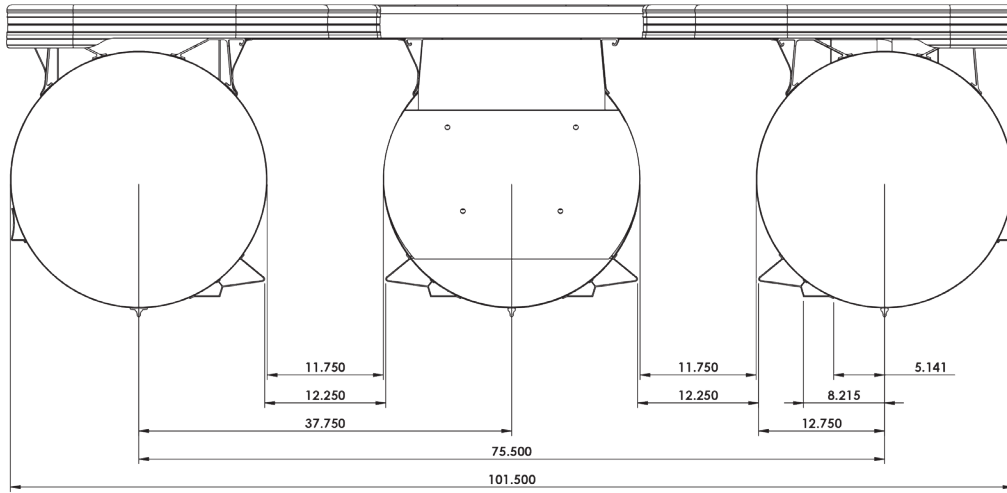

UnderDeck Structure Dimensions for Trailer and Lift Ordering

BARLETTA L25

**DRY WEIGHT
(2 & 3 Tube)**

3,353 / 3,793 lbs

UnderDeck Structure Dimensions for Trailer and Lift Ordering

BARLETTA L23

**DRY WEIGHT
(2 & 3 Tube)**

3,133 / 3,573 lbs

UnderDeck Structure Dimensions for Trailer and Lift Ordering

BARLETTA L21

**DRY WEIGHT
(2 & 3 Tube)**

2,913 / 3,353 lbs

UnderDeck Structure Dimensions for Trailer and Lift Ordering

BARLETTA E24

DRY WEIGHT (2 & 3 Tube)
3,146/3,560

UnderDeck Structure Dimensions for Trailer and Lift Ordering

BARLETTA E22

**DRY WEIGHT
(2 & 3 Tube)**

2,919/3,402

UnderDeck Structure Dimensions for Trailer and Lift Ordering

BARLETTA E20

DRY WEIGHT (2 Tube)
2,664

UnderDeck Structure Dimensions for Trailer and Lift Ordering

BARLETTA C24

**DRY WEIGHT
(2 & 3 Tube)**

2,782/3,194

UnderDeck Structure Dimensions for Trailer and Lift Ordering