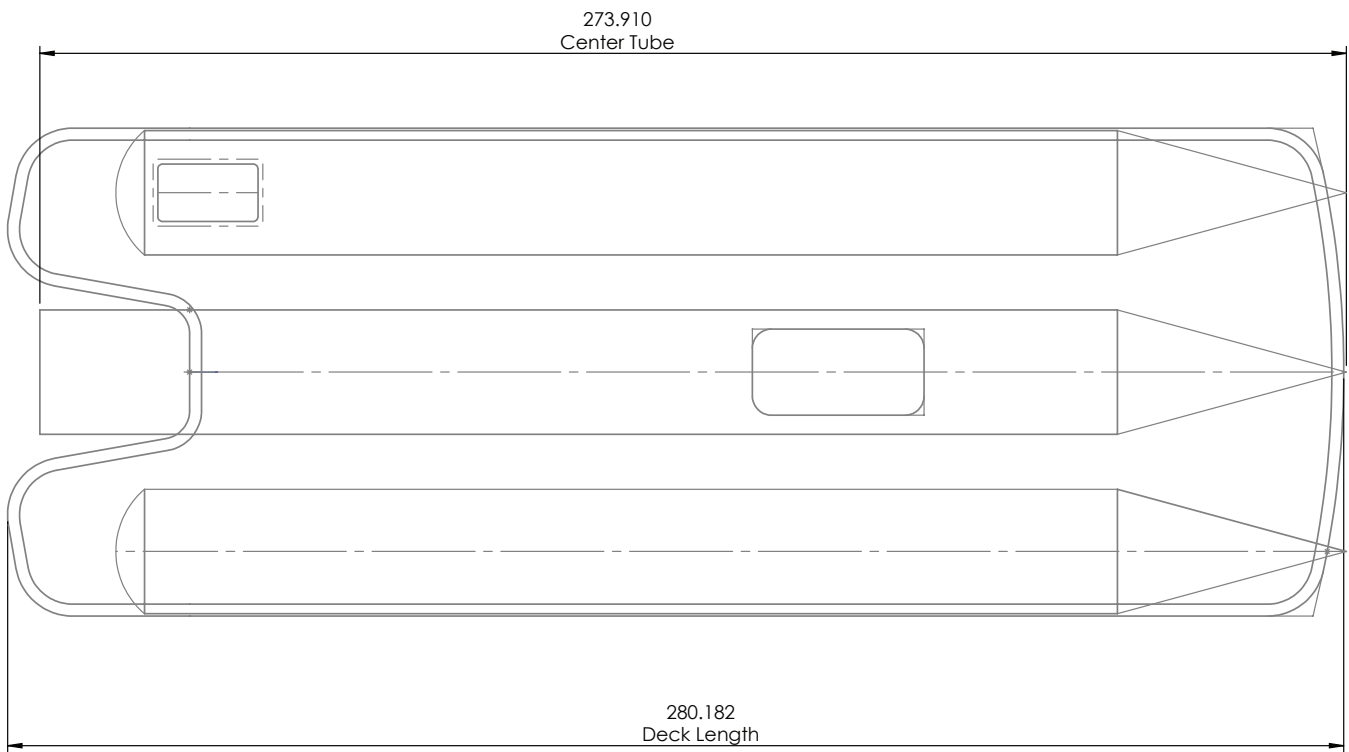

UnderDeck Structure Dimensions for Trailer and Lift Ordering

BARLETTA L25

**DRY WEIGHT
(2 & 3 Tube)**

3,353 / 3,793 lbs

UnderDeck Structure Dimensions for Trailer and Lift Ordering

BARLETTA L23

**DRY WEIGHT
(2 & 3 Tube)**

3,133 / 3,573 lbs

UnderDeck Structure Dimensions for Trailer and Lift Ordering

BARLETTA L21

**DRY WEIGHT
(2 & 3 Tube)**

2,913 / 3,353 lbs

UnderDeck Structure Dimensions for Trailer and Lift Ordering

BARLETTA E24

DRY WEIGHT (2 & 3 Tube)
3,146/3,560

UnderDeck Structure Dimensions for Trailer and Lift Ordering

BARLETTA E22

**DRY WEIGHT
(2 & 3 Tube)**

2,919/3,402

UnderDeck Structure Dimensions for Trailer and Lift Ordering

BARLETTA E20

DRY WEIGHT (2 Tube)
2,664

UnderDeck Structure Dimensions for Trailer and Lift Ordering

BARLETTA C24

**DRY WEIGHT
(2 & 3 Tube)**

2,782/3,194

UnderDeck Structure Dimensions for Trailer and Lift Ordering