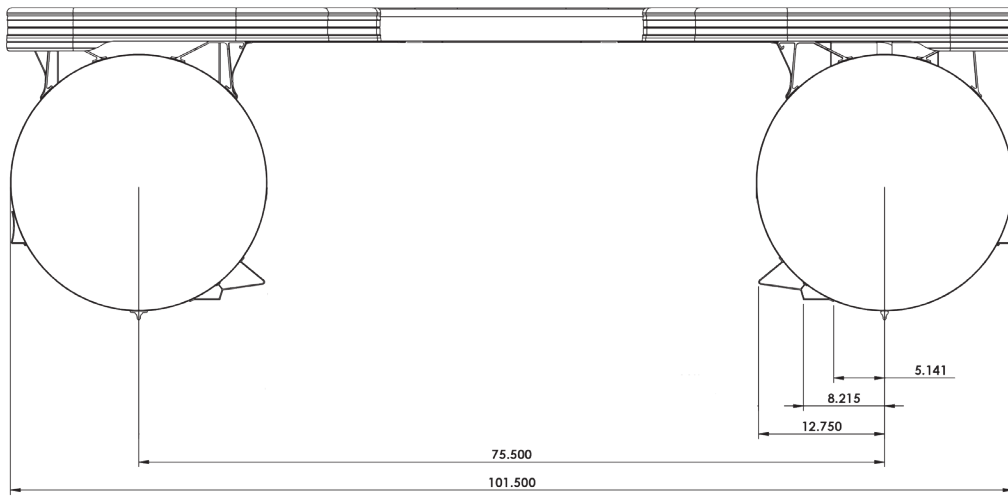

3,133 / 3,573 lbs

UnderDeck Structure Dimensions for Trailer and Lift Ordering

BARLETTA L21

**DRY WEIGHT
(2 & 3 Tube)**

2,913 / 3,353 lbs

UnderDeck Structure Dimensions for Trailer and Lift Ordering

BARLETTA E24

DRY WEIGHT (2 & 3 Tube)
3,146/3,560

UnderDeck Structure Dimensions for Trailer and Lift Ordering

BARLETTA E22

**DRY WEIGHT
(2 & 3 Tube)**

2,919/3,402

UnderDeck Structure Dimensions for Trailer and Lift Ordering

BARLETTA E20

DRY WEIGHT (2 Tube)
2,664

UnderDeck Structure Dimensions for Trailer and Lift Ordering

BARLETTA C24

**DRY WEIGHT
(2 & 3 Tube)**

2,782/3,194

UnderDeck Structure Dimensions for Trailer and Lift Ordering

BARLETTA C22

**DRY WEIGHT
(2 & 3 Tube)**

2,572/2,834

UnderDeck Structure Dimensions for Trailer and Lift Ordering

BARLETTA C20

**DRY WEIGHT
(2 Tube)**

2,332/2,602