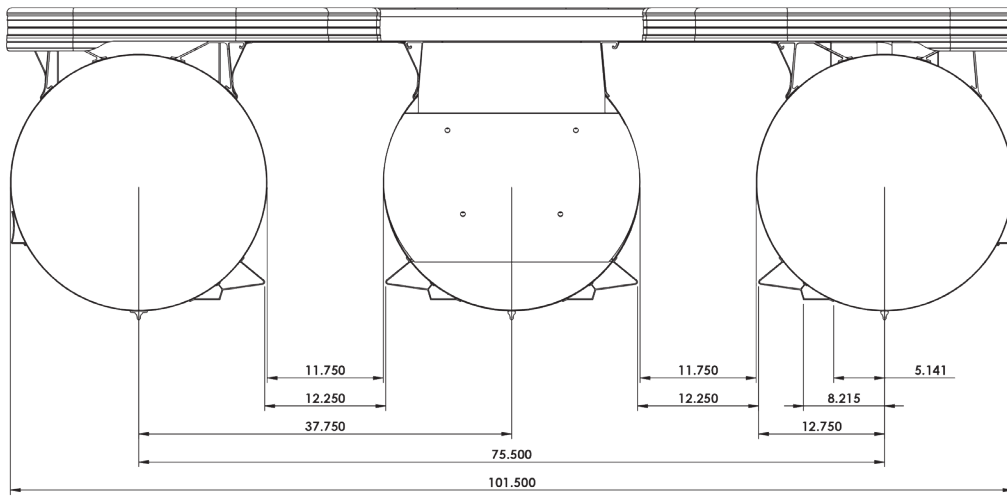

UnderDeck Structure Dimensions for Trailer and Lift Ordering

BARLETTA L25

**DRY WEIGHT
(2 & 3 Tube)**

3,353 / 3,793 lbs

UnderDeck Structure Dimensions for Trailer and Lift Ordering

BARLETTA L23

**DRY WEIGHT
(2 & 3 Tube)**

3,133 / 3,573 lbs

UnderDeck Structure Dimensions for Trailer and Lift Ordering

BARLETTA L21

**DRY WEIGHT
(2 & 3 Tube)**

2,913 / 3,353 lbs

UnderDeck Structure Dimensions for Trailer and Lift Ordering

BARLETTA E24

DRY WEIGHT (2 & 3 Tube)
3,146/3,560

UnderDeck Structure Dimensions for Trailer and Lift Ordering

BARLETTA E22

**DRY WEIGHT
(2 & 3 Tube)**

2,919/3,402

UnderDeck Structure Dimensions for Trailer and Lift Ordering

BARLETTA E20

DRY WEIGHT (2 Tube)
2,664

UnderDeck Structure Dimensions for Trailer and Lift Ordering

BARLETTA C24

**DRY WEIGHT
(2 & 3 Tube)**

2,782/3,194

UnderDeck Structure Dimensions for Trailer and Lift Ordering