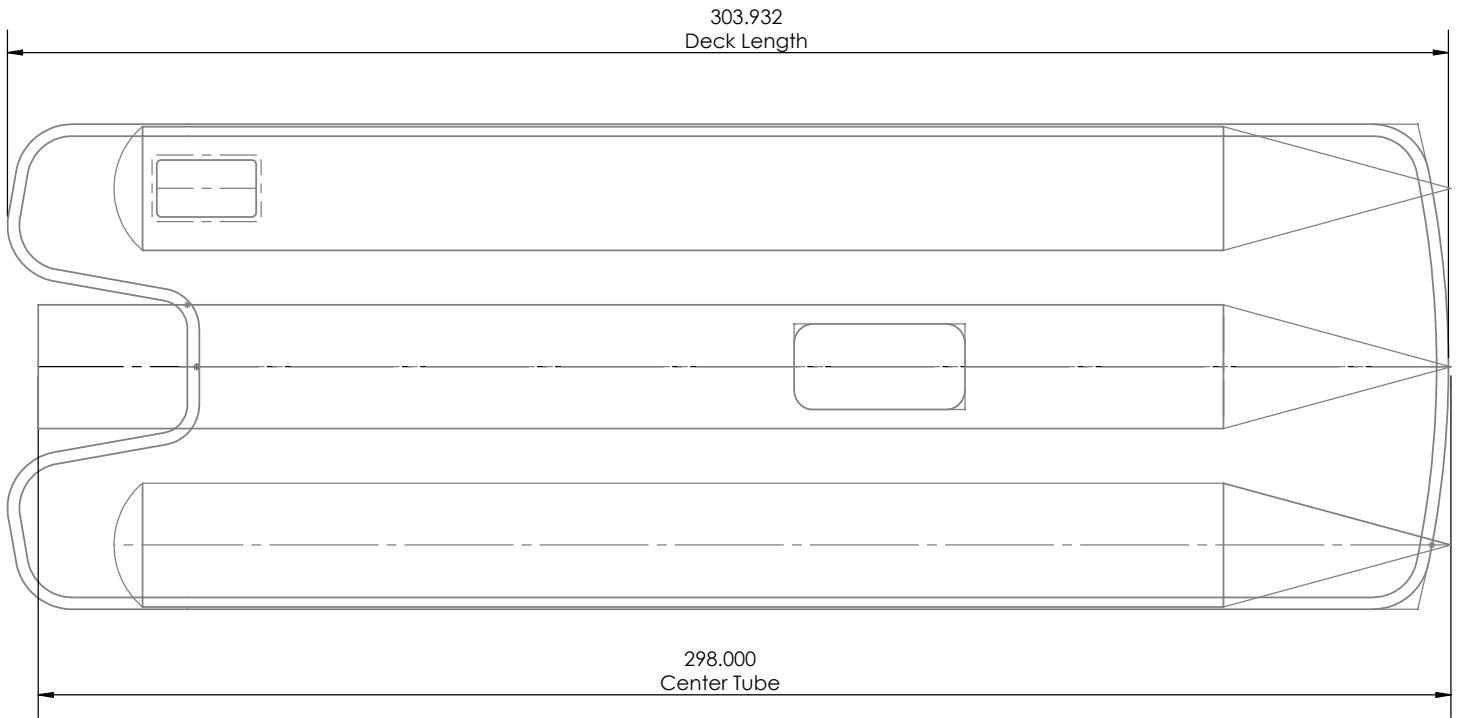

UnderDeck Structure Dimensions for Trailer and Lift Ordering

BARLETTA L25

**DRY WEIGHT
(2 & 3 Tube)**

3,353 / 3,793 lbs

UnderDeck Structure Dimensions for Trailer and Lift Ordering

BARLETTA L23

**DRY WEIGHT
(2 & 3 Tube)**

3,133 / 3,573 lbs

UnderDeck Structure Dimensions for Trailer and Lift Ordering

BARLETTA L21

**DRY WEIGHT
(2 & 3 Tube)**

2,913 / 3,353 lbs

UnderDeck Structure Dimensions for Trailer and Lift Ordering

BARLETTA E24

DRY WEIGHT (2 & 3 Tube)
3,146/3,560

UnderDeck Structure Dimensions for Trailer and Lift Ordering

BARLETTA E22

**DRY WEIGHT
(2 & 3 Tube)**

2,919/3,402

UnderDeck Structure Dimensions for Trailer and Lift Ordering

BARLETTA E20

DRY WEIGHT (2 Tube)
2,664

UnderDeck Structure Dimensions for Trailer and Lift Ordering

BARLETTA C24

**DRY WEIGHT
(2 & 3 Tube)**

2,782/3,194

UnderDeck Structure Dimensions for Trailer and Lift Ordering