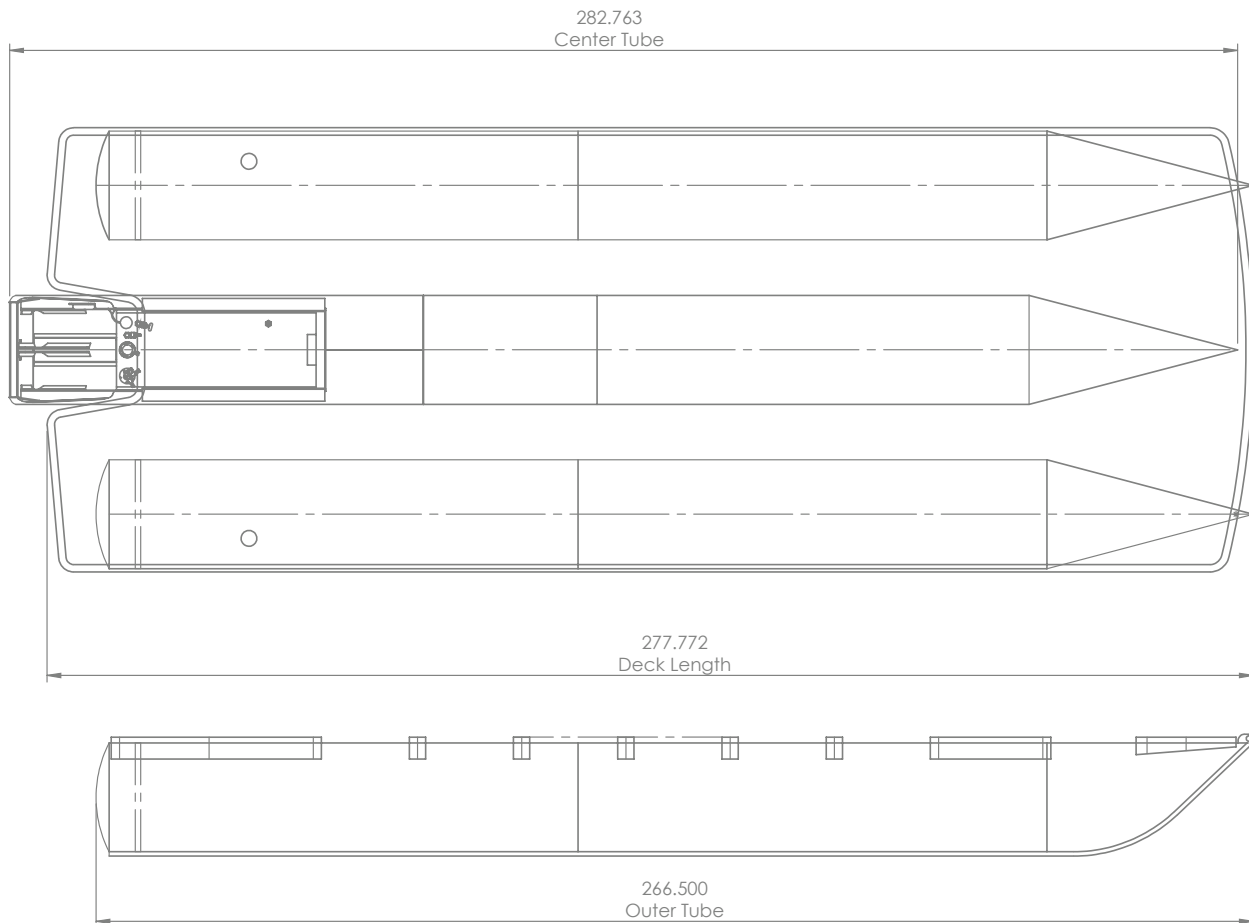

3,133 / 3,573 lbs

UnderDeck Structure Dimensions for Trailer and Lift Ordering

BARLETTA L21

**DRY WEIGHT
(2 & 3 Tube)**

2,913 / 3,353 lbs

UnderDeck Structure Dimensions for Trailer and Lift Ordering

BARLETTA E24

DRY WEIGHT (2 & 3 Tube)
3,146/3,560

UnderDeck Structure Dimensions for Trailer and Lift Ordering

BARLETTA E22

**DRY WEIGHT
(2 & 3 Tube)**

2,919/3,402

UnderDeck Structure Dimensions for Trailer and Lift Ordering

BARLETTA E20

DRY WEIGHT (2 Tube)
2,664

UnderDeck Structure Dimensions for Trailer and Lift Ordering

BARLETTA C24

**DRY WEIGHT
(2 & 3 Tube)**

2,782/3,194

UnderDeck Structure Dimensions for Trailer and Lift Ordering

BARLETTA C22

**DRY WEIGHT
(2 & 3 Tube)**

2,572/2,834

UnderDeck Structure Dimensions for Trailer and Lift Ordering

BARLETTA C20

**DRY WEIGHT
(2 Tube)**

2,332/2,602