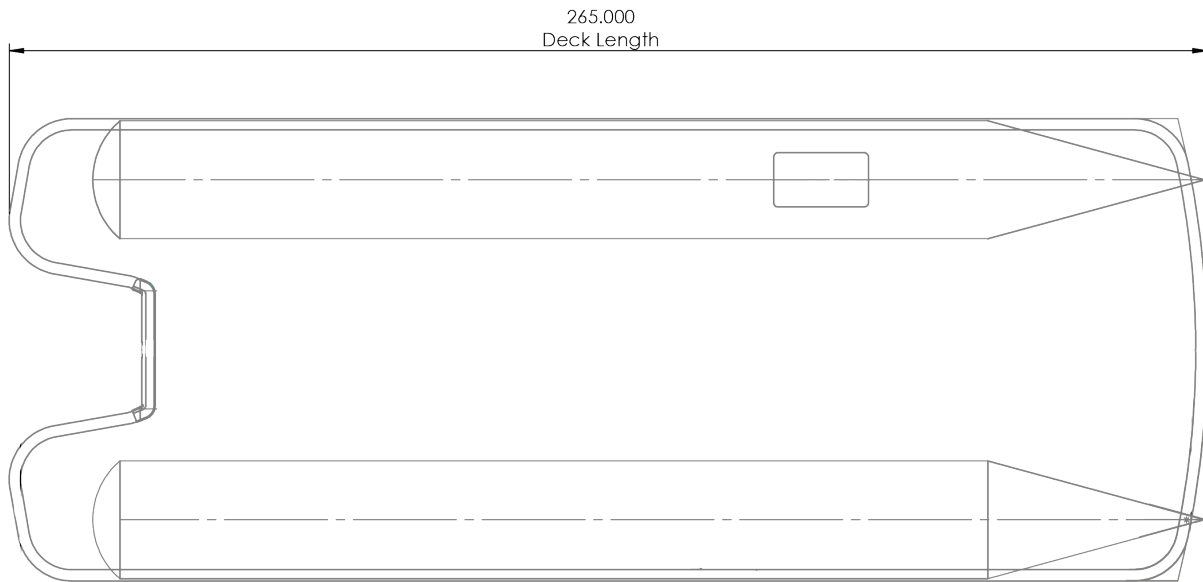

3,133 / 3,573 lbs

UnderDeck Structure Dimensions for Trailer and Lift Ordering

BARLETTA L21

**DRY WEIGHT
(2 & 3 Tube)**

2,913 / 3,353 lbs

UnderDeck Structure Dimensions for Trailer and Lift Ordering

BARLETTA E24

DRY WEIGHT (2 & 3 Tube)
3,146/3,560

UnderDeck Structure Dimensions for Trailer and Lift Ordering

BARLETTA E22

**DRY WEIGHT
(2 & 3 Tube)**

2,919/3,402

UnderDeck Structure Dimensions for Trailer and Lift Ordering

BARLETTA E20

DRY WEIGHT (2 Tube)
2,664

UnderDeck Structure Dimensions for Trailer and Lift Ordering

BARLETTA C24

**DRY WEIGHT
(2 & 3 Tube)**

2,782/3,194

UnderDeck Structure Dimensions for Trailer and Lift Ordering

BARLETTA C22

**DRY WEIGHT
(2 & 3 Tube)**

2,572/2,834

UnderDeck Structure Dimensions for Trailer and Lift Ordering

BARLETTA C20

**DRY WEIGHT
(2 Tube)**

2,332/2,602