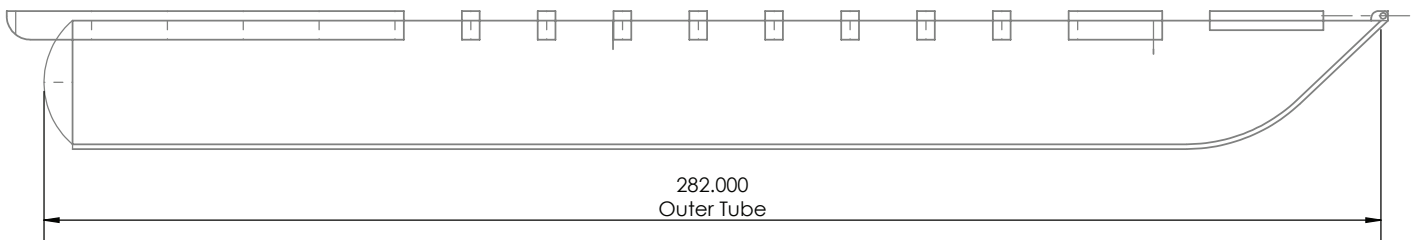

UnderDeck Structure Dimensions for Trailer and Lift Ordering

BARLETTA L25

**DRY WEIGHT
(2 & 3 Tube)**

3,353 / 3,793 lbs

UnderDeck Structure Dimensions for Trailer and Lift Ordering

BARLETTA L23

**DRY WEIGHT
(2 & 3 Tube)**

3,133 / 3,573 lbs

UnderDeck Structure Dimensions for Trailer and Lift Ordering

BARLETTA L21

**DRY WEIGHT
(2 & 3 Tube)**

2,913 / 3,353 lbs

UnderDeck Structure Dimensions for Trailer and Lift Ordering

BARLETTA E24

DRY WEIGHT (2 & 3 Tube)
3,146/3,560

UnderDeck Structure Dimensions for Trailer and Lift Ordering

BARLETTA E22

**DRY WEIGHT
(2 & 3 Tube)**

2,919/3,402

UnderDeck Structure Dimensions for Trailer and Lift Ordering

BARLETTA E20

DRY WEIGHT (2 Tube)
2,664

UnderDeck Structure Dimensions for Trailer and Lift Ordering

BARLETTA C24

**DRY WEIGHT
(2 & 3 Tube)**

2,782/3,194

UnderDeck Structure Dimensions for Trailer and Lift Ordering