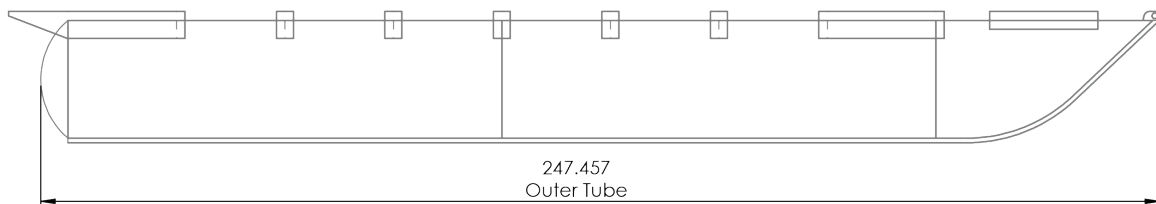

3,133 / 3,573 lbs

UnderDeck Structure Dimensions for Trailer and Lift Ordering

BARLETTA L21

**DRY WEIGHT
(2 & 3 Tube)**

2,913 / 3,353 lbs

UnderDeck Structure Dimensions for Trailer and Lift Ordering

BARLETTA E24

DRY WEIGHT (2 & 3 Tube)
3,146/3,560

UnderDeck Structure Dimensions for Trailer and Lift Ordering

BARLETTA E22

**DRY WEIGHT
(2 & 3 Tube)**

2,919/3,402

UnderDeck Structure Dimensions for Trailer and Lift Ordering

BARLETTA E20

DRY WEIGHT (2 Tube)
2,664

UnderDeck Structure Dimensions for Trailer and Lift Ordering

BARLETTA C24

**DRY WEIGHT
(2 & 3 Tube)**

2,782/3,194

UnderDeck Structure Dimensions for Trailer and Lift Ordering

BARLETTA C22

**DRY WEIGHT
(2 & 3 Tube)**

2,572/2,834

UnderDeck Structure Dimensions for Trailer and Lift Ordering

BARLETTA C20

**DRY WEIGHT
(2 Tube)**

2,332/2,602