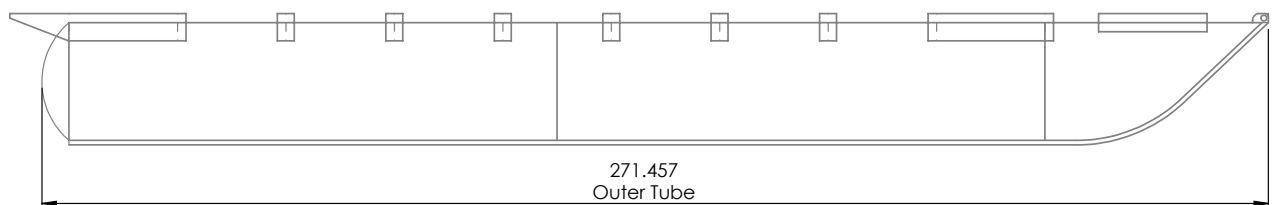

3,133 / 3,573 lbs

UnderDeck Structure Dimensions for Trailer and Lift Ordering

BARLETTA L21

**DRY WEIGHT
(2 & 3 Tube)**

2,913 / 3,353 lbs

UnderDeck Structure Dimensions for Trailer and Lift Ordering

BARLETTA E24

DRY WEIGHT (2 & 3 Tube)
3,146/3,560

UnderDeck Structure Dimensions for Trailer and Lift Ordering

BARLETTA E22

**DRY WEIGHT
(2 & 3 Tube)**

2,919/3,402

UnderDeck Structure Dimensions for Trailer and Lift Ordering

BARLETTA E20

DRY WEIGHT (2 Tube)
2,664

UnderDeck Structure Dimensions for Trailer and Lift Ordering

BARLETTA C24

**DRY WEIGHT
(2 & 3 Tube)**

2,782/3,194

UnderDeck Structure Dimensions for Trailer and Lift Ordering

BARLETTA C22

**DRY WEIGHT
(2 & 3 Tube)**

2,572/2,834

UnderDeck Structure Dimensions for Trailer and Lift Ordering

BARLETTA C20

**DRY WEIGHT
(2 Tube)**

2,332/2,602