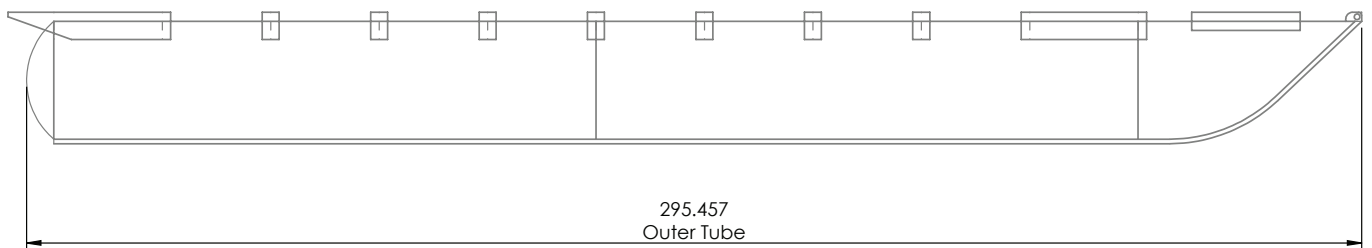

UnderDeck Structure Dimensions for Trailer and Lift Ordering

BARLETTA L25

**DRY WEIGHT
(2 & 3 Tube)**

3,353 / 3,793 lbs

UnderDeck Structure Dimensions for Trailer and Lift Ordering

BARLETTA L23

**DRY WEIGHT
(2 & 3 Tube)**

3,133 / 3,573 lbs

UnderDeck Structure Dimensions for Trailer and Lift Ordering

BARLETTA L21

**DRY WEIGHT
(2 & 3 Tube)**

2,913 / 3,353 lbs

UnderDeck Structure Dimensions for Trailer and Lift Ordering

BARLETTA E24

DRY WEIGHT (2 & 3 Tube)
3,146/3,560

UnderDeck Structure Dimensions for Trailer and Lift Ordering

BARLETTA E22

**DRY WEIGHT
(2 & 3 Tube)**

2,919/3,402

UnderDeck Structure Dimensions for Trailer and Lift Ordering

BARLETTA E20

DRY WEIGHT (2 Tube)
2,664

UnderDeck Structure Dimensions for Trailer and Lift Ordering

BARLETTA C24

**DRY WEIGHT
(2 & 3 Tube)**

2,782/3,194

UnderDeck Structure Dimensions for Trailer and Lift Ordering