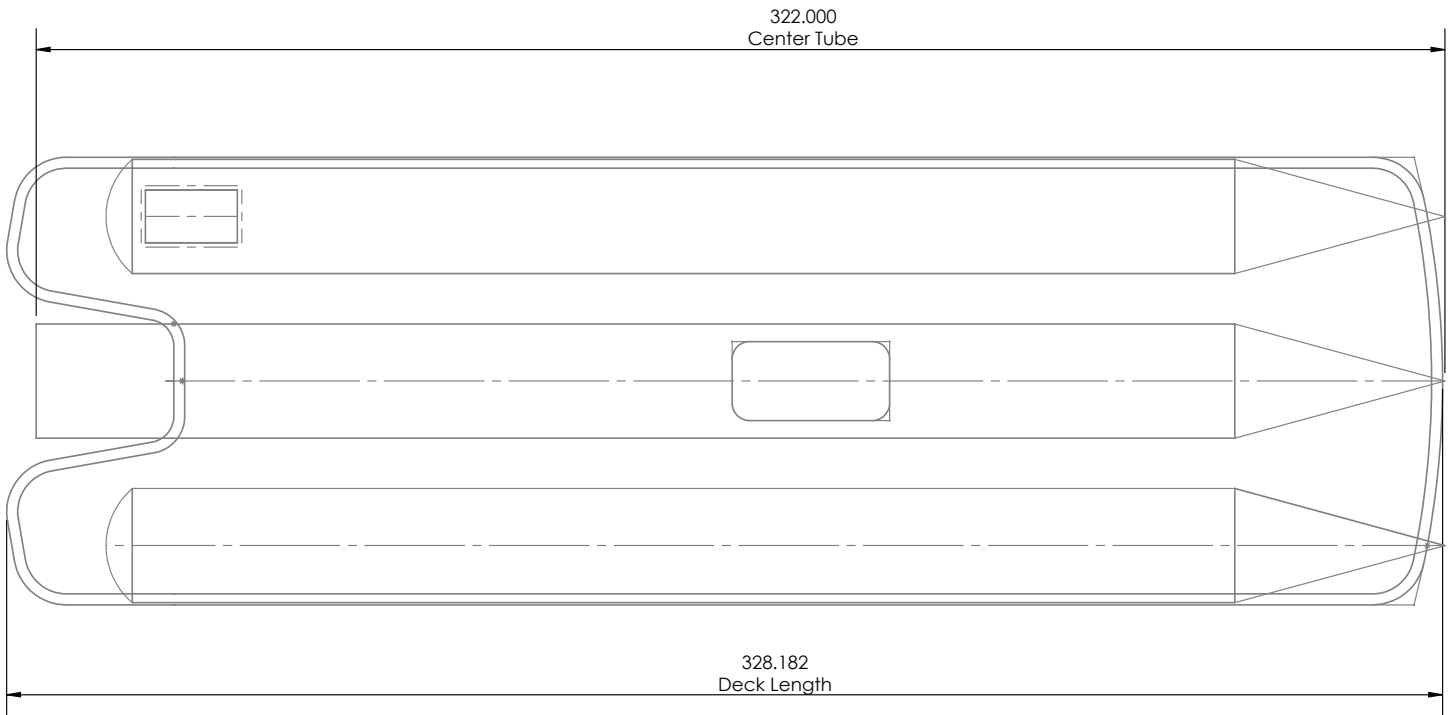

UnderDeck Structure Dimensions for Trailer and Lift Ordering

BARLETTA L25

**DRY WEIGHT
(2 & 3 Tube)**

3,353 / 3,793 lbs

UnderDeck Structure Dimensions for Trailer and Lift Ordering

BARLETTA L23

**DRY WEIGHT
(2 & 3 Tube)**

3,133 / 3,573 lbs

UnderDeck Structure Dimensions for Trailer and Lift Ordering

BARLETTA L21

**DRY WEIGHT
(2 & 3 Tube)**

2,913 / 3,353 lbs

UnderDeck Structure Dimensions for Trailer and Lift Ordering

BARLETTA E24

DRY WEIGHT (2 & 3 Tube)
3,146/3,560

UnderDeck Structure Dimensions for Trailer and Lift Ordering

BARLETTA E22

**DRY WEIGHT
(2 & 3 Tube)**

2,919/3,402

UnderDeck Structure Dimensions for Trailer and Lift Ordering

BARLETTA E20

DRY WEIGHT (2 Tube)
2,664

UnderDeck Structure Dimensions for Trailer and Lift Ordering

BARLETTA C24

**DRY WEIGHT
(2 & 3 Tube)**

2,782/3,194

UnderDeck Structure Dimensions for Trailer and Lift Ordering