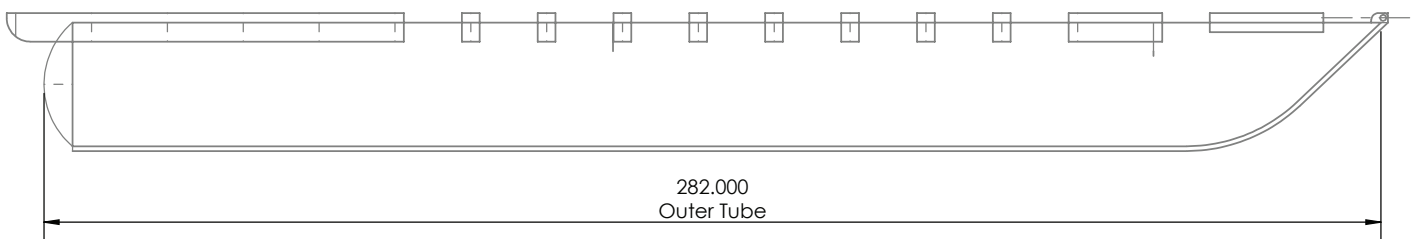

UnderDeck Structure Dimensions for Trailer and Lift Ordering

BARLETTA L25

**DRY WEIGHT
(2 & 3 Tube)**

3,470 / 4,115 lbs

UnderDeck Structure Dimensions for Trailer and Lift Ordering

BARLETTA L23

**DRY WEIGHT
(2 & 3 Tube)**

3,193 / 3,745 lbs

UnderDeck Structure Dimensions for Trailer and Lift Ordering

BARLETTA Corsa 25

**DRY WEIGHT
(2 & 3 Tube)**

3,445 / 4,045 lbs

UnderDeck Structure Dimensions for Trailer and Lift Ordering

BARLETTA Corsa 23

UnderDeck Structure Dimensions for Trailer and Lift Ordering

BARLETTA Corsa 21

**DRY WEIGHT
(2 & 3 Tube)**

TBD / TBD lbs

UnderDeck Structure Dimensions for Trailer and Lift Ordering

BARLETTA C24

**DRY WEIGHT
(2 & 3 Tube)**

UnderDeck Structure Dimensions for Trailer and Lift Ordering

BARLETTA C22

**DRY WEIGHT
(2 & 3 Tube)**

2,572/2,834

UnderDeck Structure Dimensions for Trailer and Lift Ordering

BARLETTA C20

**DRY WEIGHT
(2 Tube)**