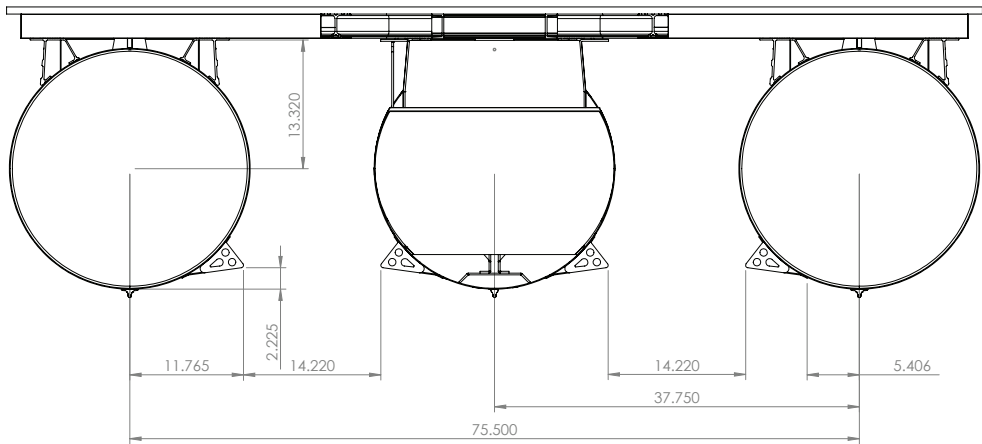

3,193 / 3,745 lbs

UnderDeck Structure Dimensions for Trailer and Lift Ordering

BARLETTA Corsa 25

**DRY WEIGHT
(2 & 3 Tube)**

3,445 / 4,045 lbs

UnderDeck Structure Dimensions for Trailer and Lift Ordering

BARLETTA Corsa 23

UnderDeck Structure Dimensions for Trailer and Lift Ordering

BARLETTA Corsa 21

**DRY WEIGHT
(2 & 3 Tube)**

TBD / TBD lbs

UnderDeck Structure Dimensions for Trailer and Lift Ordering

BARLETTA C24

**DRY WEIGHT
(2 & 3 Tube)**

2,782 / 3,194

All specifications listed on this chart are ESTIMATES based on the latest product information available at the time of printing. Specifications are subject to change, without notice, at any time.

UnderDeck Structure Dimensions for Trailer and Lift Ordering

BARLETTA C22

**DRY WEIGHT
(2 & 3 Tube)**

2,572/2,834

UnderDeck Structure Dimensions for Trailer and Lift Ordering

BARLETTA C20

**DRY WEIGHT
(2 Tube)**