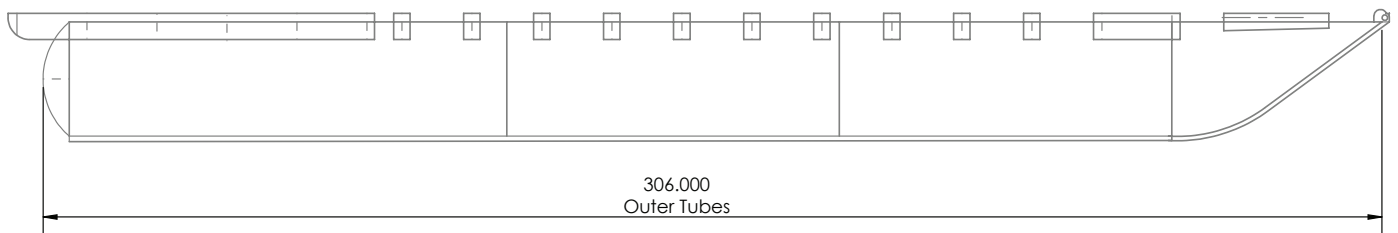

UnderDeck Structure Dimensions for Trailer and Lift Ordering

BARLETTA L25

**DRY WEIGHT
(2 & 3 Tube)**

3,470 / 4,115 lbs

UnderDeck Structure Dimensions for Trailer and Lift Ordering

BARLETTA L23

**DRY WEIGHT
(2 & 3 Tube)**

3,193 / 3,745 lbs

UnderDeck Structure Dimensions for Trailer and Lift Ordering

BARLETTA Corsa 25

**DRY WEIGHT
(2 & 3 Tube)**

3,445 / 4,045 lbs

UnderDeck Structure Dimensions for Trailer and Lift Ordering

BARLETTA Corsa 23

UnderDeck Structure Dimensions for Trailer and Lift Ordering

BARLETTA Corsa 21

**DRY WEIGHT
(2 & 3 Tube)**

TBD / TBD lbs

UnderDeck Structure Dimensions for Trailer and Lift Ordering

BARLETTA C24

**DRY WEIGHT
(2 & 3 Tube)**

UnderDeck Structure Dimensions for Trailer and Lift Ordering

BARLETTA C22

**DRY WEIGHT
(2 & 3 Tube)**

2,572/2,834

UnderDeck Structure Dimensions for Trailer and Lift Ordering

BARLETTA C20

**DRY WEIGHT
(2 Tube)**