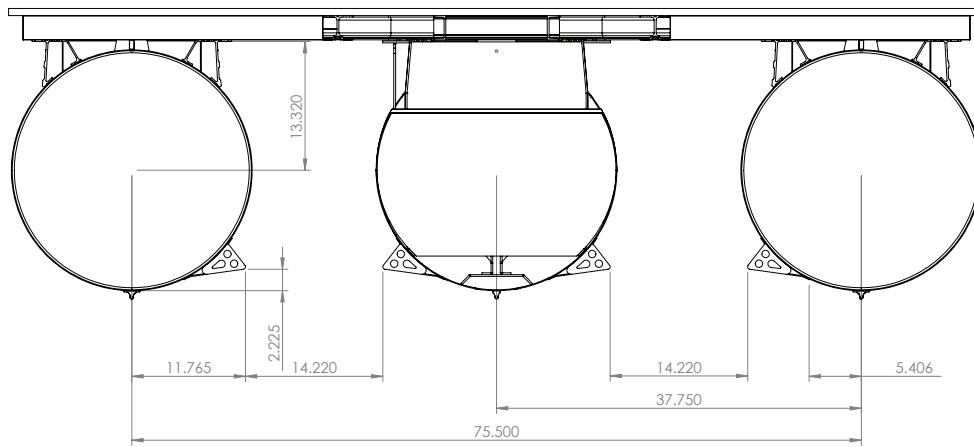

UnderDeck Structure Dimensions for Trailer and Lift Ordering

BARLETTA L25

**DRY WEIGHT
(2 & 3 Tube)**

3,470 / 4,115 lbs

UnderDeck Structure Dimensions for Trailer and Lift Ordering

BARLETTA L23

**DRY WEIGHT
(2 & 3 Tube)**

3,193 / 3,745 lbs

UnderDeck Structure Dimensions for Trailer and Lift Ordering

BARLETTA Corsa 25

**DRY WEIGHT
(2 & 3 Tube)**

3,445 / 4,045 lbs

UnderDeck Structure Dimensions for Trailer and Lift Ordering

BARLETTA Corsa 23

UnderDeck Structure Dimensions for Trailer and Lift Ordering

BARLETTA Corsa 21

**DRY WEIGHT
(2 & 3 Tube)**

TBD / TBD lbs

UnderDeck Structure Dimensions for Trailer and Lift Ordering

BARLETTA C24

**DRY WEIGHT
(2 & 3 Tube)**

UnderDeck Structure Dimensions for Trailer and Lift Ordering

BARLETTA C22

**DRY WEIGHT
(2 & 3 Tube)**

2,572/2,834

UnderDeck Structure Dimensions for Trailer and Lift Ordering

BARLETTA C20

**DRY WEIGHT
(2 Tube)**