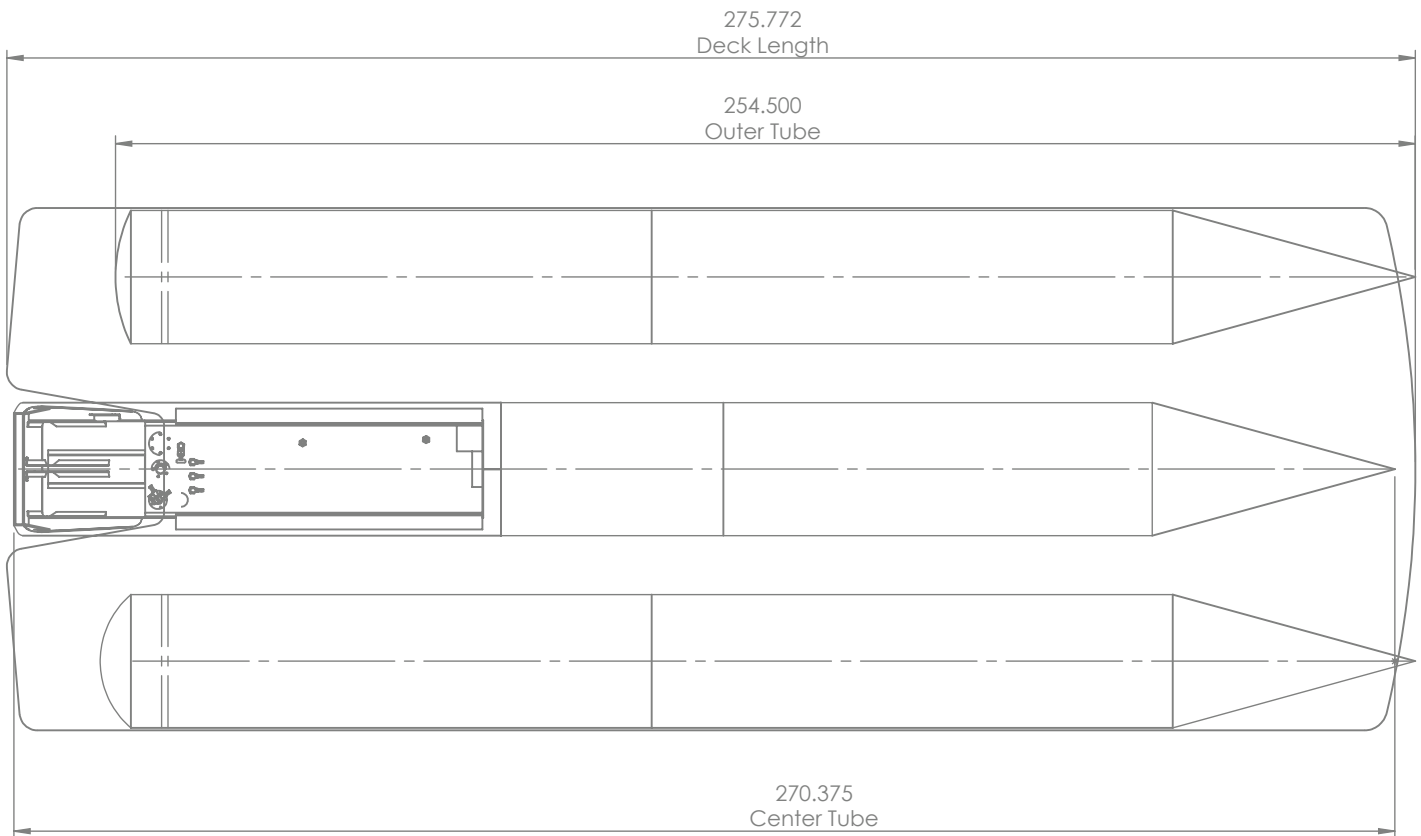

UnderDeck Structure Dimensions for Trailer and Lift Ordering

BARLETTA L25

**DRY WEIGHT
(2 & 3 Tube)**

3,470 / 4,115 lbs

UnderDeck Structure Dimensions for Trailer and Lift Ordering

BARLETTA L23

**DRY WEIGHT
(2 & 3 Tube)**

3,193 / 3,745 lbs

UnderDeck Structure Dimensions for Trailer and Lift Ordering

BARLETTA Corsa 25

**DRY WEIGHT
(2 & 3 Tube)**

3,445 / 4,045 lbs

UnderDeck Structure Dimensions for Trailer and Lift Ordering

BARLETTA Corsa 23

UnderDeck Structure Dimensions for Trailer and Lift Ordering

BARLETTA Corsa 21

**DRY WEIGHT
(2 & 3 Tube)**

TBD / TBD lbs

UnderDeck Structure Dimensions for Trailer and Lift Ordering

BARLETTA C24

**DRY WEIGHT
(2 & 3 Tube)**

UnderDeck Structure Dimensions for Trailer and Lift Ordering

BARLETTA C22

**DRY WEIGHT
(2 & 3 Tube)**

2,572/2,834

UnderDeck Structure Dimensions for Trailer and Lift Ordering

BARLETTA C20

**DRY WEIGHT
(2 Tube)**