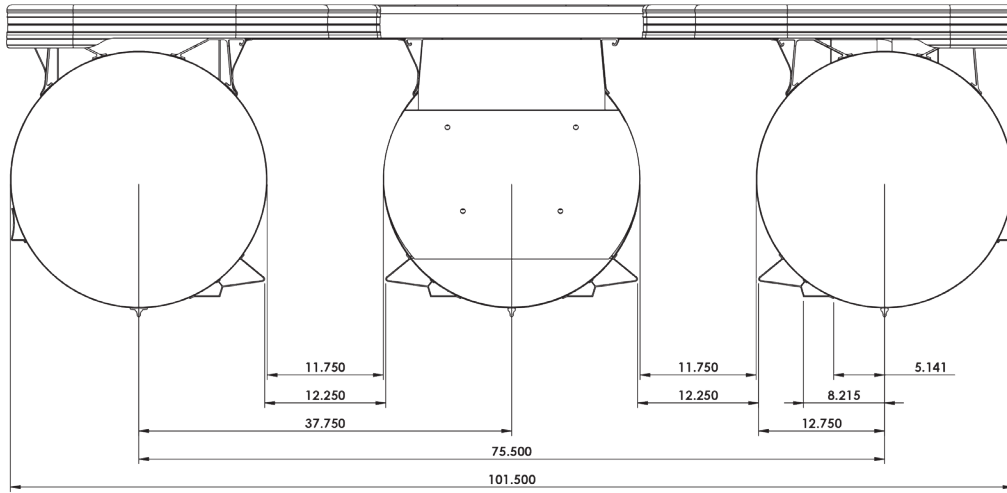

UnderDeck Structure Dimensions for Trailer and Lift Ordering

BARLETTA L25

**DRY WEIGHT
(2 & 3 Tube)**

3,470 / 4,115 lbs

UnderDeck Structure Dimensions for Trailer and Lift Ordering

BARLETTA L23

**DRY WEIGHT
(2 & 3 Tube)**

3,193 / 3,745 lbs

UnderDeck Structure Dimensions for Trailer and Lift Ordering

BARLETTA Corsa 25

**DRY WEIGHT
(2 & 3 Tube)**

3,445 / 4,045 lbs

UnderDeck Structure Dimensions for Trailer and Lift Ordering

BARLETTA Corsa 23

UnderDeck Structure Dimensions for Trailer and Lift Ordering

BARLETTA Corsa 21

**DRY WEIGHT
(2 & 3 Tube)**

TBD / TBD lbs

UnderDeck Structure Dimensions for Trailer and Lift Ordering

BARLETTA C24

**DRY WEIGHT
(2 & 3 Tube)**

UnderDeck Structure Dimensions for Trailer and Lift Ordering

BARLETTA C22

**DRY WEIGHT
(2 & 3 Tube)**

2,572/2,834

UnderDeck Structure Dimensions for Trailer and Lift Ordering

BARLETTA C20

**DRY WEIGHT
(2 Tube)**