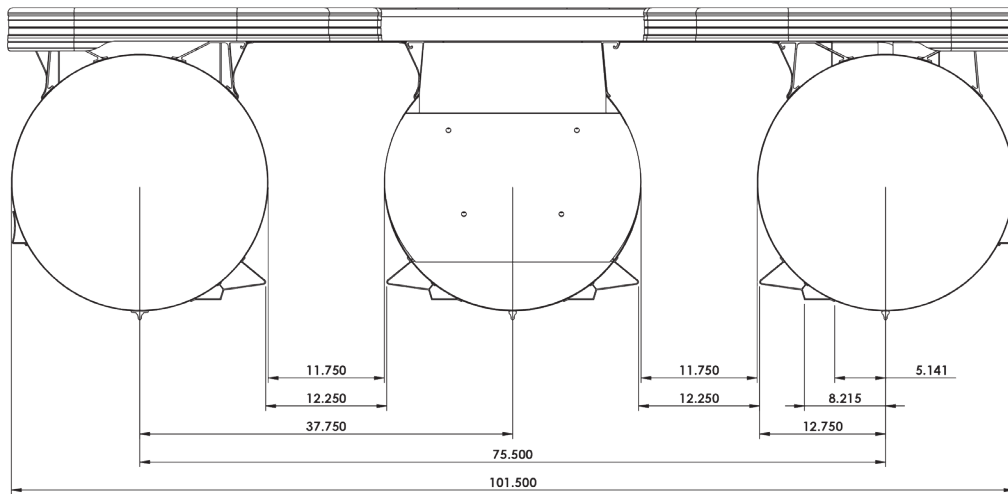

UnderDeck Structure Dimensions for Trailer and Lift Ordering

BARLETTA L25

**DRY WEIGHT
(2 & 3 Tube)**

3,470 / 4,115 lbs

UnderDeck Structure Dimensions for Trailer and Lift Ordering

BARLETTA L23

**DRY WEIGHT
(2 & 3 Tube)**

3,193 / 3,745 lbs

UnderDeck Structure Dimensions for Trailer and Lift Ordering

BARLETTA Corsa 25

**DRY WEIGHT
(2 & 3 Tube)**

3,445 / 4,045 lbs

UnderDeck Structure Dimensions for Trailer and Lift Ordering

BARLETTA Corsa 23

UnderDeck Structure Dimensions for Trailer and Lift Ordering

BARLETTA Corsa 21

**DRY WEIGHT
(2 & 3 Tube)**

TBD / TBD lbs

UnderDeck Structure Dimensions for Trailer and Lift Ordering

BARLETTA C24

**DRY WEIGHT
(2 & 3 Tube)**

UnderDeck Structure Dimensions for Trailer and Lift Ordering

BARLETTA C22

**DRY WEIGHT
(2 & 3 Tube)**

2,572/2,834

UnderDeck Structure Dimensions for Trailer and Lift Ordering

BARLETTA C20

**DRY WEIGHT
(2 Tube)**