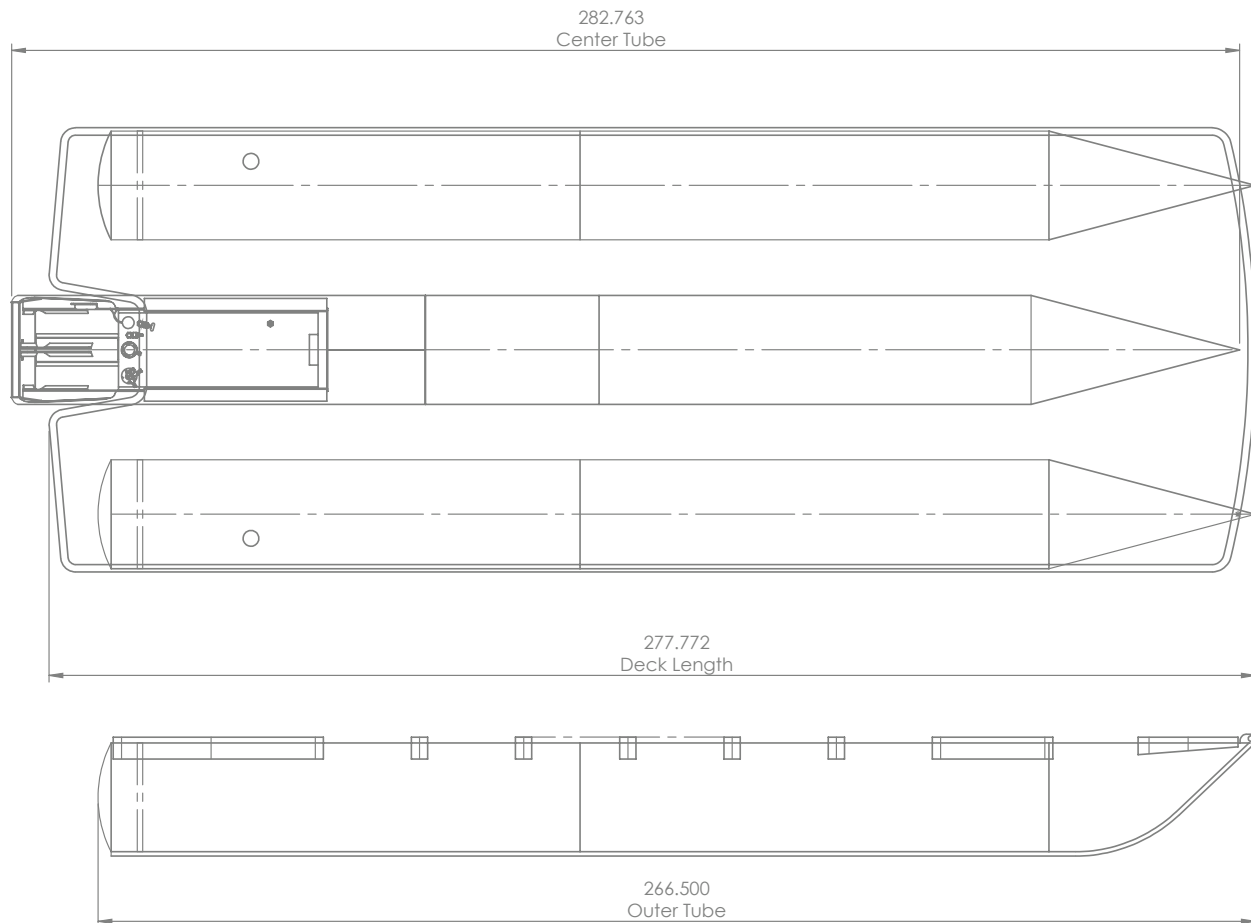

3,193 / 3,745 lbs

UnderDeck Structure Dimensions for Trailer and Lift Ordering

BARLETTA Corsa 25

**DRY WEIGHT
(2 & 3 Tube)**

3,445 / 4,045 lbs

UnderDeck Structure Dimensions for Trailer and Lift Ordering

BARLETTA Corsa 23

UnderDeck Structure Dimensions for Trailer and Lift Ordering

BARLETTA Corsa 21

**DRY WEIGHT
(2 & 3 Tube)**

TBD / TBD lbs

UnderDeck Structure Dimensions for Trailer and Lift Ordering

BARLETTA C24

**DRY WEIGHT
(2 & 3 Tube)**

2,782 / 3,194

All specifications listed on this chart are ESTIMATES based on the latest product information available at the time of printing. Specifications are subject to change, without notice, at any time.

UnderDeck Structure Dimensions for Trailer and Lift Ordering

BARLETTA C22

**DRY WEIGHT
(2 & 3 Tube)**

2,572/2,834

UnderDeck Structure Dimensions for Trailer and Lift Ordering

BARLETTA C20

**DRY WEIGHT
(2 Tube)**