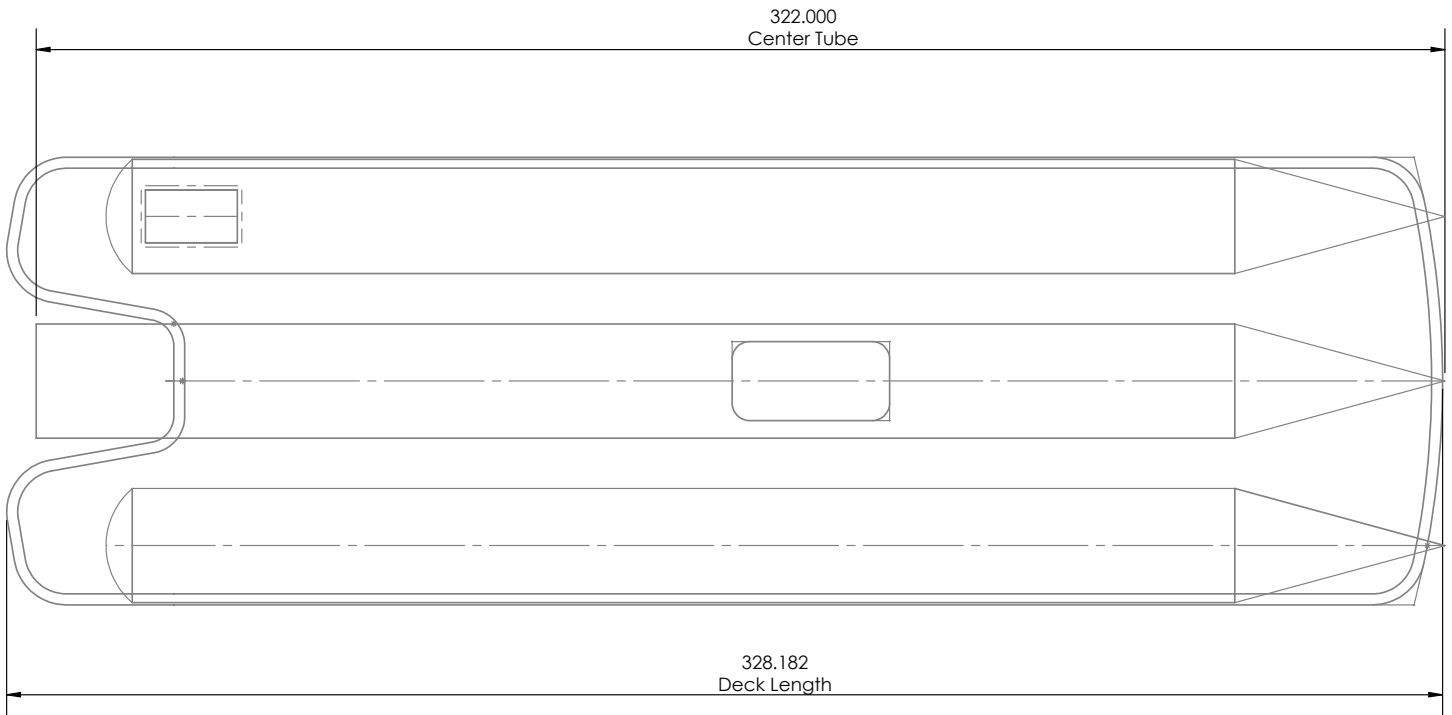

UnderDeck Structure Dimensions for Trailer and Lift Ordering

BARLETTA L25

**DRY WEIGHT
(2 & 3 Tube)**

3,470 / 4,115 lbs

UnderDeck Structure Dimensions for Trailer and Lift Ordering

BARLETTA L23

**DRY WEIGHT
(2 & 3 Tube)**

3,193 / 3,745 lbs

UnderDeck Structure Dimensions for Trailer and Lift Ordering

BARLETTA Corsa 25

**DRY WEIGHT
(2 & 3 Tube)**

3,445 / 4,045 lbs

UnderDeck Structure Dimensions for Trailer and Lift Ordering

BARLETTA Corsa 23

UnderDeck Structure Dimensions for Trailer and Lift Ordering

BARLETTA Corsa 21

**DRY WEIGHT
(2 & 3 Tube)**

TBD / TBD lbs

UnderDeck Structure Dimensions for Trailer and Lift Ordering

BARLETTA C24

**DRY WEIGHT
(2 & 3 Tube)**

UnderDeck Structure Dimensions for Trailer and Lift Ordering

BARLETTA C22

**DRY WEIGHT
(2 & 3 Tube)**

2,572/2,834

UnderDeck Structure Dimensions for Trailer and Lift Ordering

BARLETTA C20

**DRY WEIGHT
(2 Tube)**