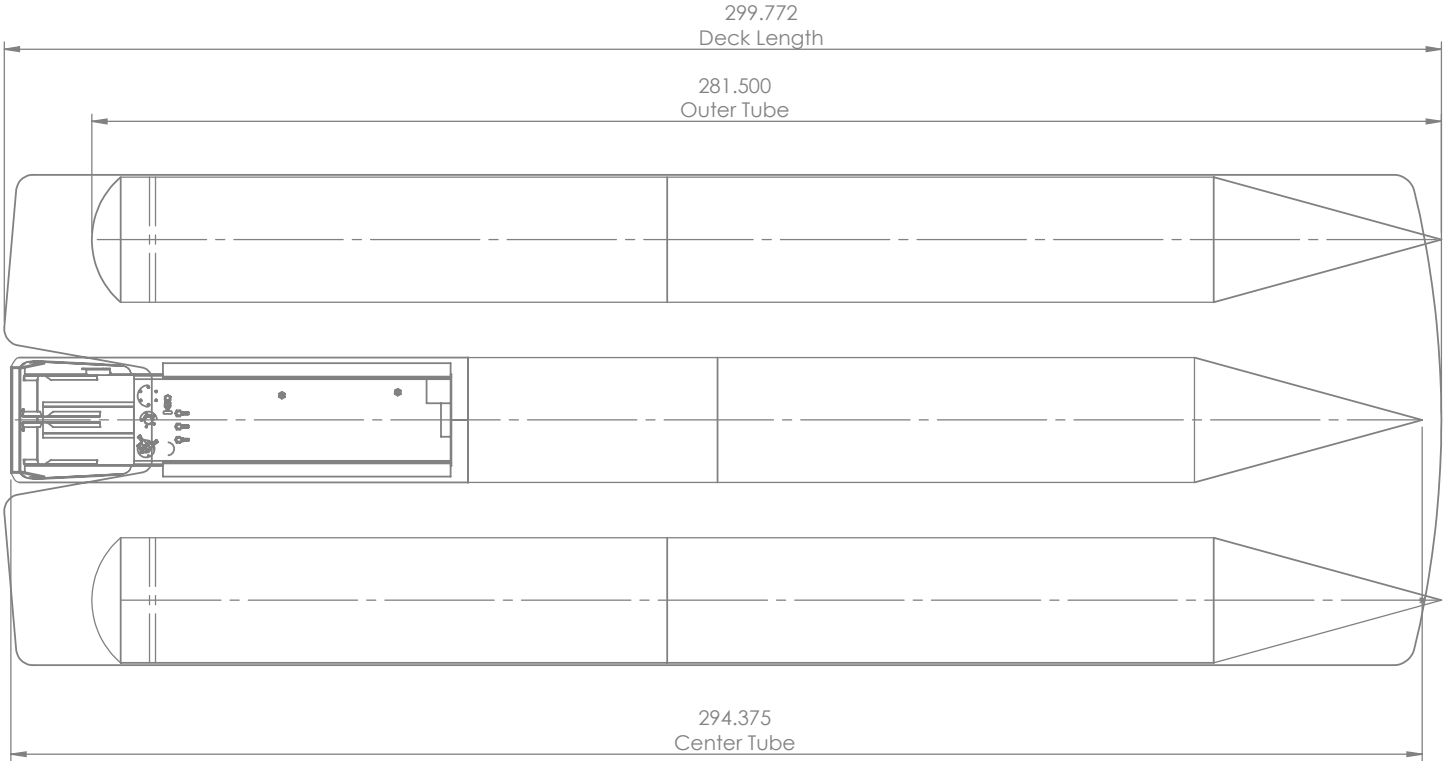

All specifications listed on this chart are ESTIMATES based on the latest product information available at the time of printing. Specifications are subject to change, without notice, at any time.