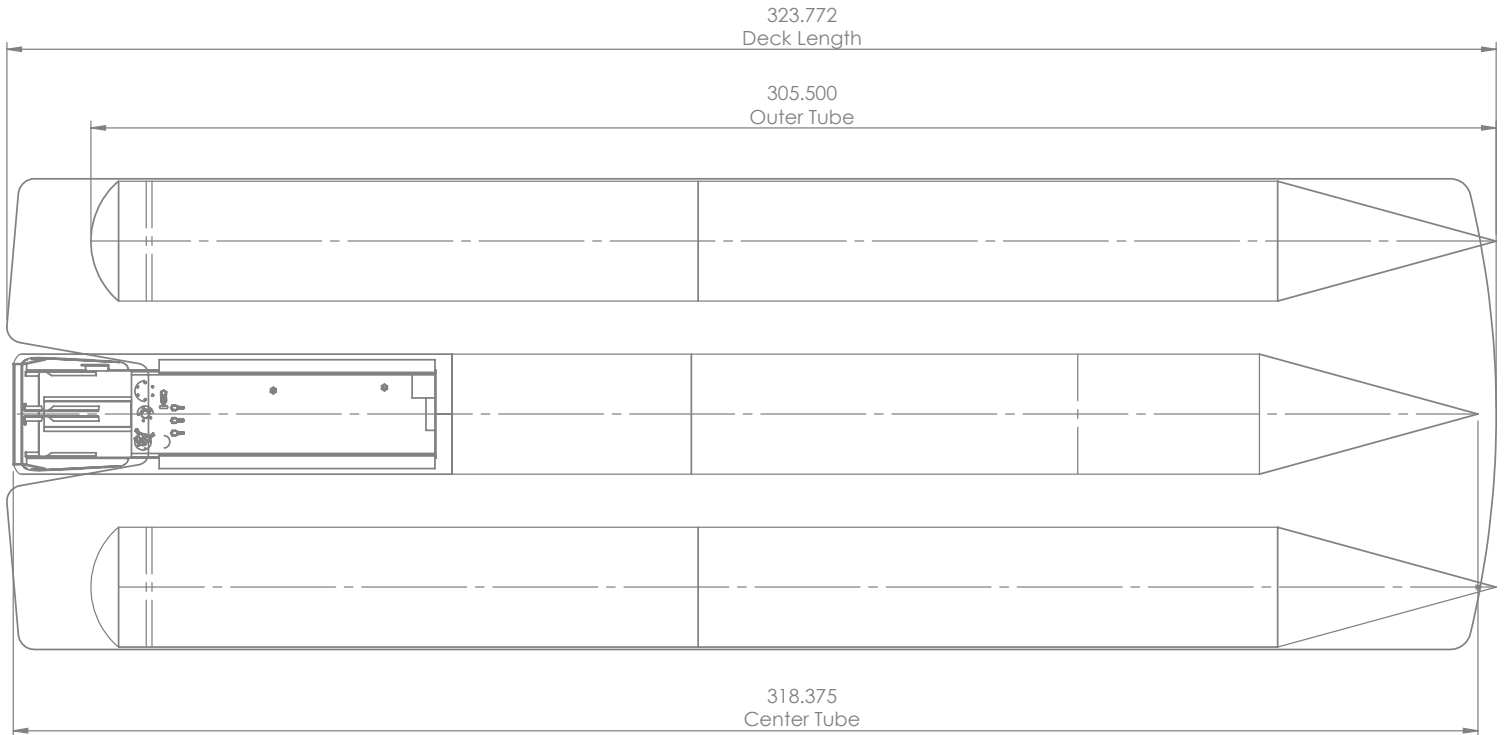

UnderDeck Structure Dimensions for Trailer and Lift Ordering

BARLETTA L25

**DRY WEIGHT
(2 & 3 Tube)**

3,470 / 4,115 lbs

UnderDeck Structure Dimensions for Trailer and Lift Ordering

BARLETTA L23

**DRY WEIGHT
(2 & 3 Tube)**

3,193 / 3,745 lbs

UnderDeck Structure Dimensions for Trailer and Lift Ordering

BARLETTA Corsa 25

**DRY WEIGHT
(2 & 3 Tube)**

3,445 / 4,045 lbs

UnderDeck Structure Dimensions for Trailer and Lift Ordering

BARLETTA Corsa 23

UnderDeck Structure Dimensions for Trailer and Lift Ordering

BARLETTA Corsa 21

**DRY WEIGHT
(2 & 3 Tube)**

TBD / TBD lbs

UnderDeck Structure Dimensions for Trailer and Lift Ordering

BARLETTA C24

**DRY WEIGHT
(2 & 3 Tube)**

UnderDeck Structure Dimensions for Trailer and Lift Ordering

BARLETTA C22

**DRY WEIGHT
(2 & 3 Tube)**

2,572/2,834

UnderDeck Structure Dimensions for Trailer and Lift Ordering

BARLETTA C20

**DRY WEIGHT
(2 Tube)**