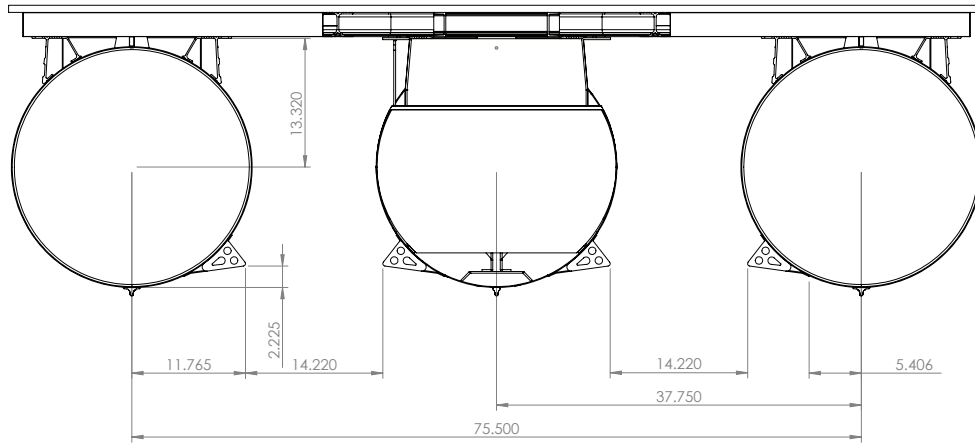

UnderDeck Structure Dimensions for Trailer and Lift Ordering

BARLETTA L25

**DRY WEIGHT
(2 & 3 Tube)**

3,470 / 4,115 lbs

UnderDeck Structure Dimensions for Trailer and Lift Ordering

BARLETTA L23

**DRY WEIGHT
(2 & 3 Tube)**

3,193 / 3,745 lbs

UnderDeck Structure Dimensions for Trailer and Lift Ordering

BARLETTA Corsa 25

**DRY WEIGHT
(2 & 3 Tube)**

3,445 / 4,045 lbs

UnderDeck Structure Dimensions for Trailer and Lift Ordering

BARLETTA Corsa 23

UnderDeck Structure Dimensions for Trailer and Lift Ordering

BARLETTA Corsa 21

**DRY WEIGHT
(2 & 3 Tube)**

TBD / TBD lbs

UnderDeck Structure Dimensions for Trailer and Lift Ordering

BARLETTA C24

**DRY WEIGHT
(2 & 3 Tube)**

UnderDeck Structure Dimensions for Trailer and Lift Ordering

BARLETTA C22

**DRY WEIGHT
(2 & 3 Tube)**

2,572/2,834

UnderDeck Structure Dimensions for Trailer and Lift Ordering

BARLETTA C20

**DRY WEIGHT
(2 Tube)**