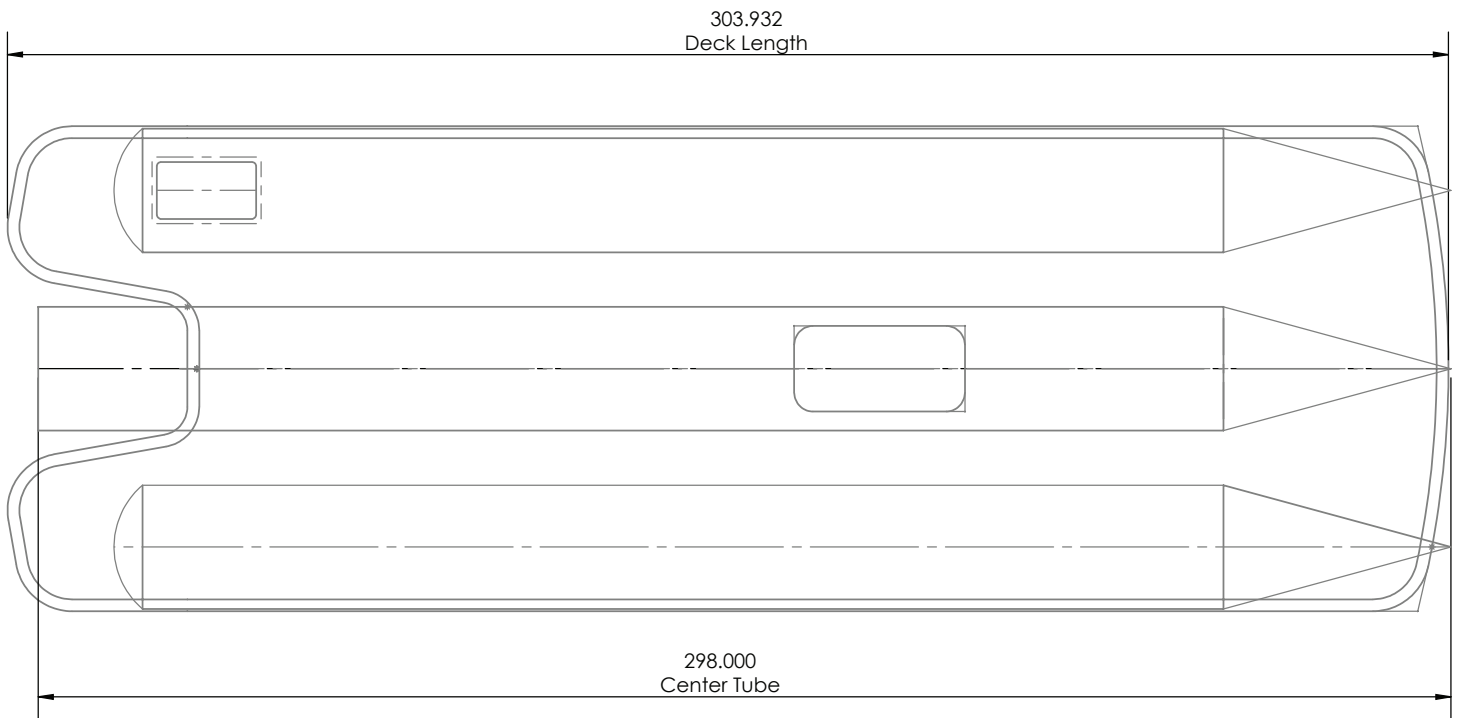

UnderDeck Structure Dimensions for Trailer and Lift Ordering

BARLETTA L25

**DRY WEIGHT
(2 & 3 Tube)**

3,470 / 4,115 lbs

UnderDeck Structure Dimensions for Trailer and Lift Ordering

BARLETTA L23

**DRY WEIGHT
(2 & 3 Tube)**

3,193 / 3,745 lbs

UnderDeck Structure Dimensions for Trailer and Lift Ordering

BARLETTA Corsa 25

**DRY WEIGHT
(2 & 3 Tube)**

3,445 / 4,045 lbs

UnderDeck Structure Dimensions for Trailer and Lift Ordering

BARLETTA Corsa 23

UnderDeck Structure Dimensions for Trailer and Lift Ordering

BARLETTA Corsa 21

**DRY WEIGHT
(2 & 3 Tube)**

TBD / TBD lbs

UnderDeck Structure Dimensions for Trailer and Lift Ordering

BARLETTA C24

**DRY WEIGHT
(2 & 3 Tube)**

UnderDeck Structure Dimensions for Trailer and Lift Ordering

BARLETTA C22

**DRY WEIGHT
(2 & 3 Tube)**

2,572/2,834

UnderDeck Structure Dimensions for Trailer and Lift Ordering

BARLETTA C20

**DRY WEIGHT
(2 Tube)**