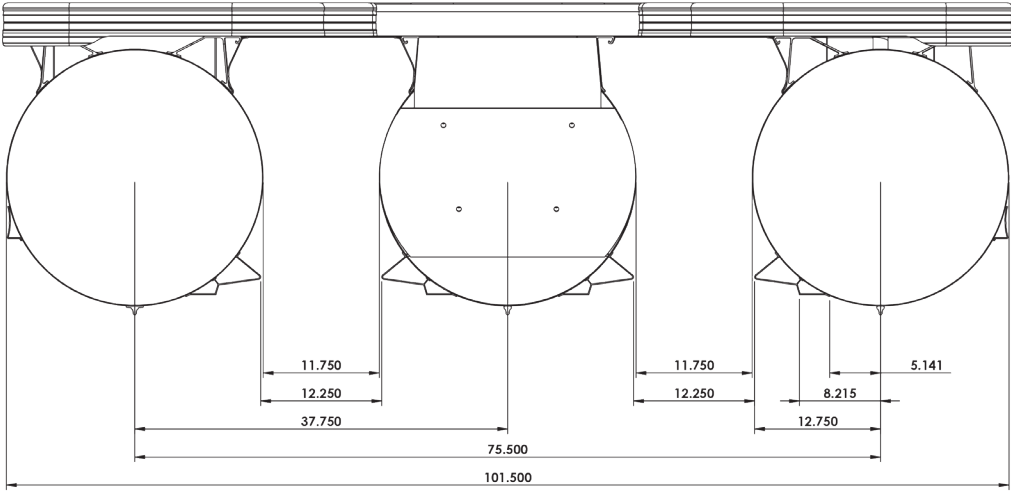

UnderDeck Structure Dimensions for Trailer and Lift Ordering

BARLETTA L25

**DRY WEIGHT
(2 & 3 Tube)**

3,470 / 4,115 lbs

UnderDeck Structure Dimensions for Trailer and Lift Ordering

BARLETTA L23

**DRY WEIGHT
(2 & 3 Tube)**

3,193 / 3,745 lbs

UnderDeck Structure Dimensions for Trailer and Lift Ordering

BARLETTA Corsa 25

**DRY WEIGHT
(2 & 3 Tube)**

3,445 / 4,045 lbs

UnderDeck Structure Dimensions for Trailer and Lift Ordering

BARLETTA Corsa 23

UnderDeck Structure Dimensions for Trailer and Lift Ordering

BARLETTA Corsa 21

**DRY WEIGHT
(2 & 3 Tube)**

TBD / TBD lbs

UnderDeck Structure Dimensions for Trailer and Lift Ordering

BARLETTA C24

**DRY WEIGHT
(2 & 3 Tube)**

UnderDeck Structure Dimensions for Trailer and Lift Ordering

BARLETTA C22

**DRY WEIGHT
(2 & 3 Tube)**

2,572/2,834

UnderDeck Structure Dimensions for Trailer and Lift Ordering

BARLETTA C20

**DRY WEIGHT
(2 Tube)**