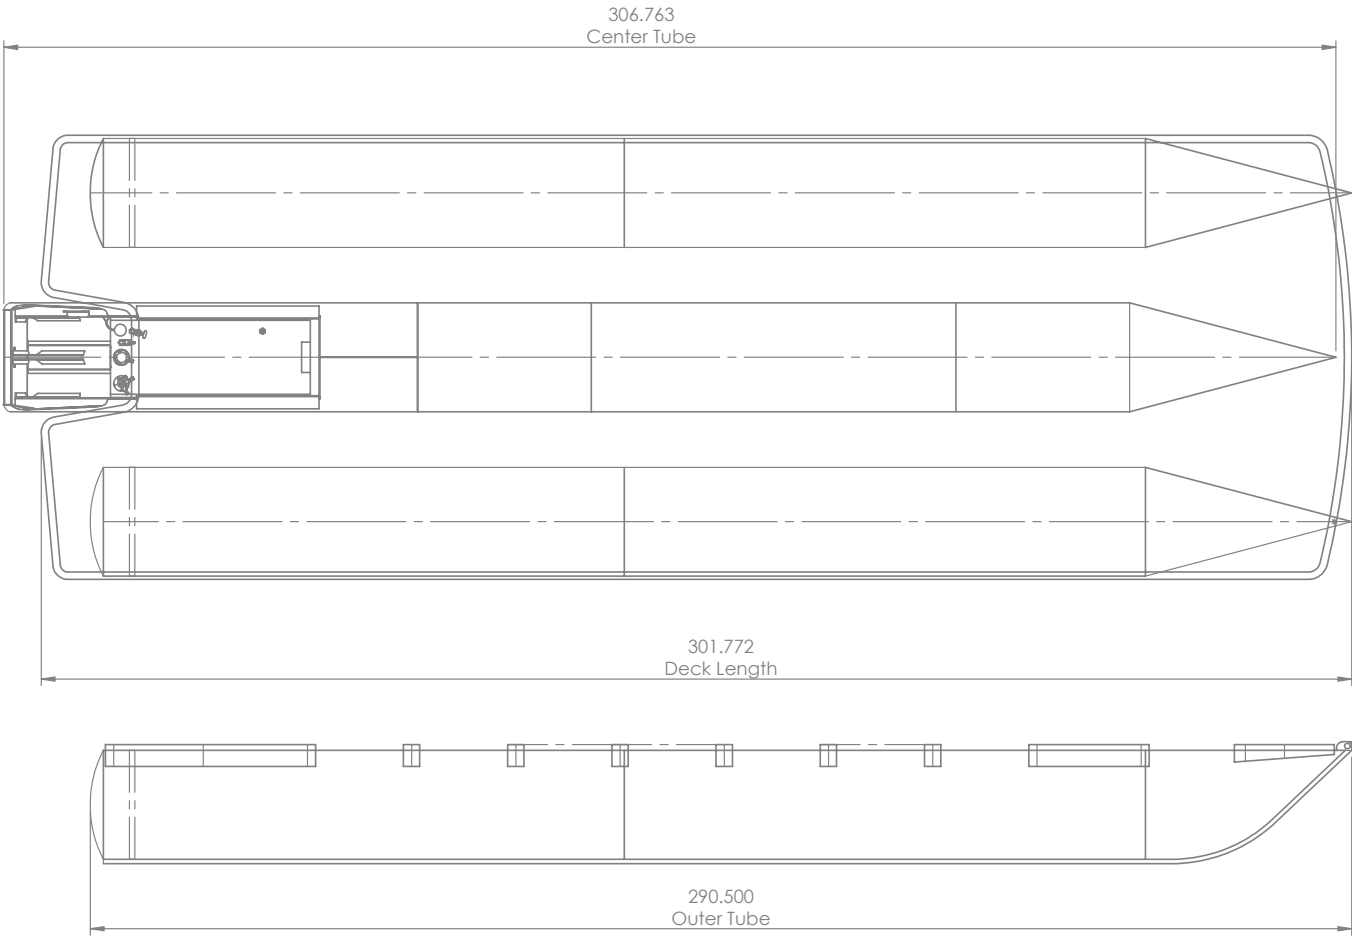

All specifications listed on this chart are ESTIMATES based on the latest product information available at the time of printing. Specifications are subject to change, without notice, at any time.